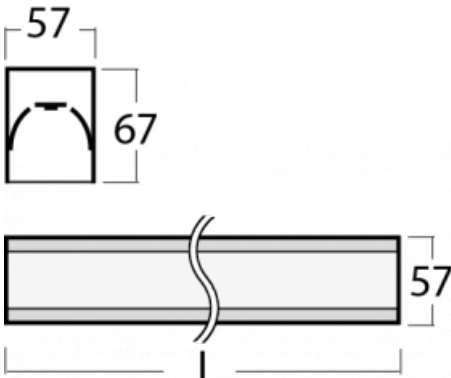

Luminaire

Lina60-S

04S-200I-20GGM/830, W

You will appreciate the L-Click system on the Lina60-S luminaire with a direct light distribution, which effectively saves you both time and money. How? The module simply clicks into the profile, so a lot of work is saved during assembly. This solution also prevents the direct touch of the LED technology and lengthens its operating life. The Lina60-S lighting system can be assembled creating endless lines and a big variety of shapes. In addition to great power output, the luminaire also has a great price. It will find its use in commercial, social and public spaces.

Technical drawing

Type of installation	Recessed, Surface, Wall mounted, Suspended, 3 circuit track
Light distribution	Direct
Luminaire shape	Linear
Colour of the luminaires	White
Material	Aluminium
Lifetime	L90/B50 50 000 hours
Warranty	2 years
Description of luminaires	Luminaire recessed/surface/wall mounted/suspended/3 circuit track
Dimensions (l × w × h mm)	1122 mm × 57 mm × 67 mm
Weight	3.1 kg
Light source	LED MODUL
DIR optical system	Microprisma
Luminous flux*	2590 lm
Colour Temperature	3000 K warm white
Luminous efficacy	104 lm/W
MacAdam Light source	2
Colour rendering index	80
UGR max. X=4H Y=8H, ρ=70,50,20	21.9

04-21303, W
pendant profile for track
luminaires; l = 1122mm

04-21307, W
pendant profile for track
luminaires; l = 2242mm