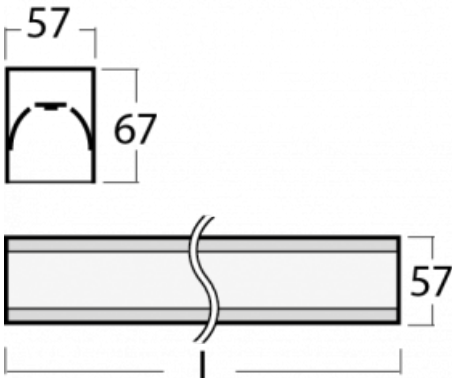

# Lina60-S

04S-200I-20GGE/830, S

You will appreciate the L-Click system on the Lina60-S luminaire with a direct light distribution, which effectively saves you both time and money. How? The module simply clicks into the profile, so a lot of work is saved during assembly. This solution also prevents the direct touch of the LED technology and lengthens its operating life. The Lina60-S lighting system can be assembled creating endless lines and a big variety of shapes. In addition to great power output, the luminaire also has a great price. It will find its use in commercial, social and public spaces.

## Technical drawing

Type of installation	Recessed, Surface, Wall mounted, Suspended, 3 circuit track
Light distribution	Direct
Luminaire shape	Linear
Colour of the luminaires	Silver
Material	Aluminium
Lifetime	L90/B50 50 000 hours
Warranty	5 years
Description of luminaires	Luminaire recessed/surface/wall mounted/suspended/3 circuit track
Dimensions (l × w × h mm)	1122 mm × 57 mm × 67 mm
Weight	2.8 kg
Light source	LED MODUL
DIR optical system	Microprisma
Luminous flux*	2590 lm
Colour Temperature	3000 K warm white
Luminous efficacy	104 lm/W
MacAdam Light source	2
Colour rendering index	80
UGR max. X=4H Y=8H, ρ=70,50,20	21.9

**04-20900, F**  
bracket for installation  
of suspended type of  
profile as recessed  
trimless

**04-21303, S**  
pendant profile for track  
luminaires; l = 1122mm

**04-21307, S**  
pendant profile for track  
luminaires; l = 2242mm