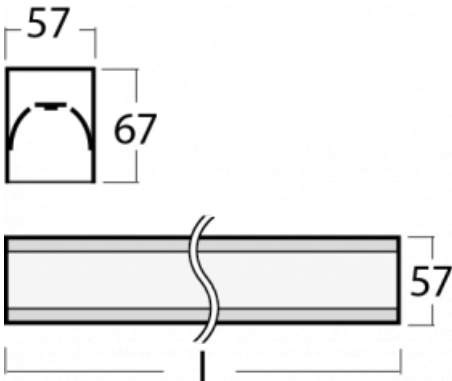

Luminaire

Lina60-S

04S-200I-20GGE/830, B

Type of installation	Recessed, Surface, Wall mounted, Suspended, 3 circuit track
Light distribution	Direct
Luminaire shape	Linear
Colour of the luminaires	Black
Material	Aluminium
Lifetime	L90/B50 50 000 hours
Warranty	5 years
Description of luminaires	Luminaire recessed/surface/wall mounted/suspended/3 circuit track
Dimensions (l × w × h mm)	1122 mm × 57 mm × 67 mm
Weight	2.8 kg
Light source	LED MODUL
DIR optical system	Microprisma
Luminous flux*	2590 lm
Colour Temperature	3000 K warm white
Luminous efficacy	104 lm/W
MacAdam Light source	2
Colour rendering index	80
UGR max. X=4H Y=8H, ρ=70,50,20	21.9

You will appreciate the L-Click system on the Lina60-S luminaire with a direct light distribution, which effectively saves you both time and money. How? The module simply clicks into the profile, so a lot of work is saved during assembly. This solution also prevents the direct touch of the LED technology and lengthens its operating life. The Lina60-S lighting system can be assembled creating endless lines and a big variety of shapes. In addition to great power output, the luminaire also has a great price. It will find its use in commercial, social and public spaces.

Technical drawing

Curve

Luminaire power input* 24.8 W

Connection of the luminaires ON/OFF

Electrical voltage 220-240V

Frequency 50/60Hz

⊕ CE IP 40

*±10 %

04-21303, B
pendant profile for track
luminaires; l = 1122mm

04-21307, B
pendant profile for track
luminaires; l = 2242mm