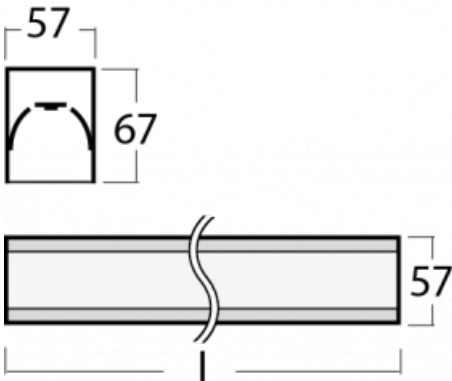

# Lina60-S

04S-200I-20GGD/840, S

You will appreciate the L-Click system on the Lina60-S luminaire with a direct light distribution, which effectively saves you both time and money. How? The module simply clicks into the profile, so a lot of work is saved during assembly. This solution also prevents the direct touch of the LED technology and lengthens its operating life. The Lina60-S lighting system can be assembled creating endless lines and a big variety of shapes. In addition to great power output, the luminaire also has a great price. It will find its use in commercial, social and public spaces.

## Technical drawing

Type of installation	Recessed, Surface, Wall mounted, Suspended, 3 circuit track
Light distribution	Direct
Luminaire shape	Linear
Colour of the luminaires	Silver
Material	Aluminium
Lifetime	L90/B50 50 000 hours
Warranty	5 years
Description of luminaires	Luminaire recessed/surface/wall mounted/suspended/3 circuit track
Dimensions (l × w × h mm)	1122 mm × 57 mm × 67 mm
Weight	2.8 kg
Light source	LED MODUL
DIR optical system	Microprisma
Luminous flux*	2720 lm
Colour Temperature	4000 K cool white
Luminous efficacy	110 lm/W
MacAdam Light source	2
Colour rendering index	80
UGR max. X=4H Y=8H, ρ=70,50,20	22.1

**00-00355, K**  
cable 5x0,75 2000mm,  
transparent

**00-00356, K**  
cable 5x0,75 4000mm,  
transparent

**00-00357, K**  
cable 5x0,75 6000mm,  
transparent

**00-00363, K**  
cable 5x1,5 2000mm

**00-00364, K**  
cable 5x1,5 4000mm