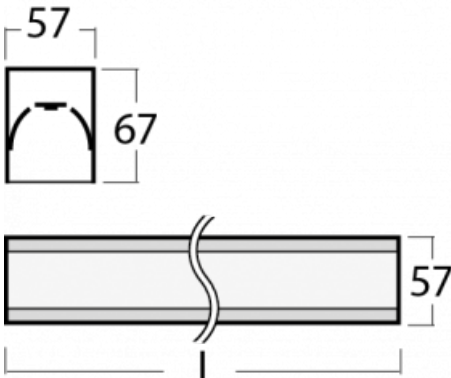

# Lina60-S

04S-200I-20GEM3/840, W

EPD®

You will appreciate the L-Click system on the Lina60-S luminaire with a direct light distribution, which effectively saves you both time and money. How? The module simply clicks into the profile, so a lot of work is saved during assembly. This solution also prevents the direct touch of the LED technology and lengthens its operating life. The Lina60-S lighting system can be assembled creating endless lines and a big variety of shapes. In addition to great power output, the luminaire also has a great price. It will find its use in commercial, social and public spaces.

## Technical drawing

Type of installation	Recessed, Surface, Wall mounted, Suspended, 3 circuit track
Light distribution	Direct
Luminaire shape	Linear
Colour of the luminaires	White
Material	Aluminium
Lifetime	L90/B50 50 000 hours
Warranty	2 years
Description of luminaires	Luminaire recessed/surface/wall mounted/suspended/3 circuit track
Dimensions (l × w × h mm)	1122 mm × 57 mm × 67 mm
Light source	LED MODUL
DIR optical system	Microprisma
Luminous flux*	940 lm
Colour Temperature	4000 K cool white
Luminous efficacy	121 lm/W
MacAdam Light source	2
Colour rendering index	80
UGR max. X=4H Y=8H, ρ=70,50,20	18,4

**04-20900, F**  
bracket for installation  
of suspended type of  
profile as recessed  
trimless

**04-21303, W**  
pendant profile for track  
luminaires; l = 1122mm

**04-21307, W**  
pendant profile for track  
luminaires; l = 2242mm