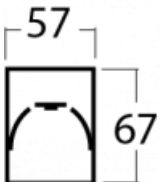

Technical drawing

Type of installation	Recessed, Surface, Wall mounted, Suspended, 3 circuit track
Light distribution	Direct
Luminaire shape	Linear
Colour of the luminaires	Silver
Material	Aluminium
Lifetime	L90/B50 50 000 hours
Warranty	2 years
Description of luminaires	Luminaire recessed/surface/wall mounted/suspended/3 circuit track
Dimensions (l × w × h mm)	1122 mm × 57 mm × 67 mm
Light source	LED MODUL
DIR optical system	Microprisma
Luminous flux*	940 lm
Colour Temperature	4000 K cool white
Luminous efficacy	121 lm/W
MacAdam Light source	2
Colour rendering index	80
UGR max. X=4H Y=8H, ρ=70,50,20	18,4

04-21303, S
pendant profile for track
luminaires; l = 1122mm

04-21307, S
pendant profile for track
luminaires; l = 2242mm