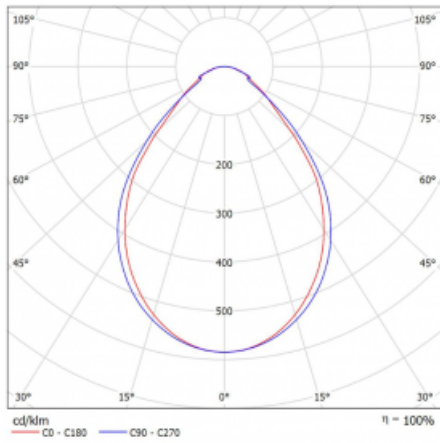

Curve

Luminaire power input* 7.8 W

Connection of the luminaires ON/OFF + 3h emergency

Electrical voltage 220-240V

Frequency 50/60Hz

⊕ CE IP 40

*±10 %