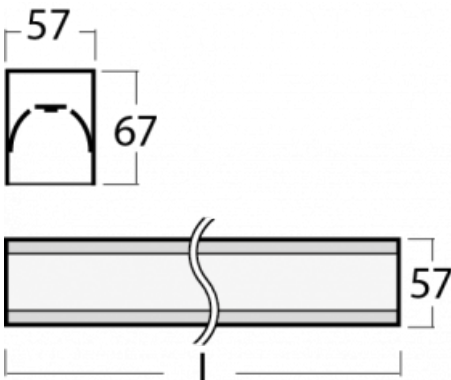

Luminaire

Lina60-S

04S-200I-20GEM/840, W

EPD®

You will appreciate the L-Click system on the Lina60-S luminaire with a direct light distribution, which effectively saves you both time and money. How? The module simply clicks into the profile, so a lot of work is saved during assembly. This solution also prevents the direct touch of the LED technology and lengthens its operating life. The Lina60-S lighting system can be assembled creating endless lines and a big variety of shapes. In addition to great power output, the luminaire also has a great price. It will find its use in commercial, social and public spaces.

Technical drawing

Type of installation	Recessed, Surface, Wall mounted, Suspended, 3 circuit track
Light distribution	Direct
Luminaire shape	Linear
Colour of the luminaires	White
Material	Aluminium
Lifetime	L90/B50 50 000 hours
Warranty	2 years
Description of luminaires	Luminaire recessed/surface/wall mounted/suspended/3 circuit track
Dimensions (l × w × h mm)	1122 mm × 57 mm × 67 mm
Light source	LED MODUL
DIR optical system	Microprisma
Luminous flux*	940 lm
Colour Temperature	4000 K cool white
Luminous efficacy	121 lm/W
MacAdam Light source	2
Colour rendering index	80
UGR max. X=4H Y=8H, ρ=70,50,20	18,4

04-20900, F
bracket for installation
of suspended type of
profile as recessed
trimless

04-21303, W
pendant profile for track
luminaires; l = 1122mm

04-21307, W
pendant profile for track
luminaires; l = 2242mm