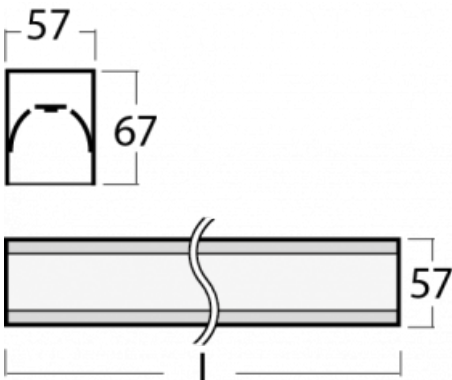

Luminaire

Lina60-S

04S-200I-20GEE/840, W

EPD®

You will appreciate the L-Click system on the Lina60-S luminaire with a direct light distribution, which effectively saves you both time and money. How? The module simply clicks into the profile, so a lot of work is saved during assembly. This solution also prevents the direct touch of the LED technology and lengthens its operating life. The Lina60-S lighting system can be assembled creating endless lines and a big variety of shapes. In addition to great power output, the luminaire also has a great price. It will find its use in commercial, social and public spaces.

Technical drawing

Type of installation	Recessed, Surface, Wall mounted, Suspended, 3 circuit track
Light distribution	Direct
Luminaire shape	Linear
Colour of the luminaires	White
Material	Aluminium
Lifetime	L90/B50 50 000 hours
Warranty	5 years
Description of luminaires	Luminaire recessed/surface/wall mounted/suspended/3 circuit track
Dimensions	1122 mm × 57 mm × 67 mm
Weight	2.8 kg
Light source	LED MODUL
Type of optical system	Microprisma
Luminous flux*	940 lm
Colour Temperature	4000 K cool white
Luminous efficacy	121 lm/W
MacAdam Light source	2
Colour rendering index	80
UGR max. X=4H Y=8H, ρ=70,50,20	18,4

Luminaire power input*	7.8 W
Connection of the luminaires	ON/OFF
Electrical voltage	220-240V
Frequency	50/60Hz

  IP 40

*±10 %

Downloads

Installation instructions

Photos

Accessories

00-00300, N
wire suspension
2000mm

04-20900, F
bracket for installation
of suspended type of
profile as recessed
trimless

04-21303, W
pendant profile for track
luminaires; l = 1122mm

04-21307, W
pendant profile for track
luminaires; l = 2242mm