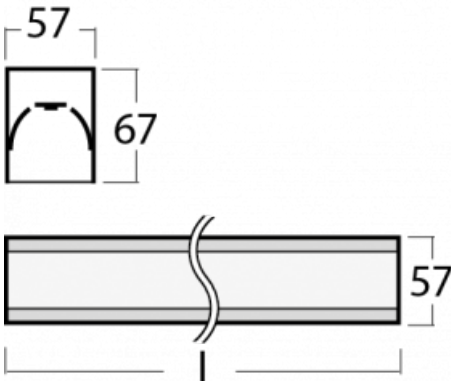

# Lina60-S

04S-200I-20GEE/840, S

You will appreciate the L-Click system on the Lina60-S luminaire with a direct light distribution, which effectively saves you both time and money. How? The module simply clicks into the profile, so a lot of work is saved during assembly. This solution also prevents the direct touch of the LED technology and lengthens its operating life. The Lina60-S lighting system can be assembled creating endless lines and a big variety of shapes. In addition to great power output, the luminaire also has a great price. It will find its use in commercial, social and public spaces.

## Technical drawing

Type of installation	Recessed, Surface, Wall mounted, Suspended, 3 circuit track
Light distribution	Direct
Luminaire shape	Linear
Colour of the luminaires	Silver
Material	Aluminium
Lifetime	L90/B50 50 000 hours
Warranty	5 years
Description of luminaires	Luminaire recessed/surface/wall mounted/suspended/3 circuit track
Dimensions (l × w × h mm)	1122 mm × 57 mm × 67 mm
Weight	2.8 kg
Light source	LED MODUL
DIR optical system	Microprisma
Luminous flux*	940 lm
Colour Temperature	4000 K cool white
Luminous efficacy	121 lm/W
MacAdam Light source	2
Colour rendering index	80
UGR max. X=4H Y=8H, ρ=70,50,20	18,4

**04-20900, F**  
bracket for installation  
of suspended type of  
profile as recessed  
trimless

**04-21303, S**  
pendant profile for track  
luminaires; l = 1122mm

**04-21307, S**  
pendant profile for track  
luminaires; l = 2242mm