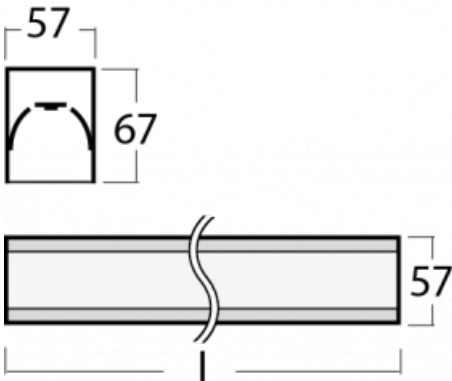

# Lina60-S

04S-200I-20GEE/830, S

You will appreciate the L-Click system on the Lina60-S luminaire with a direct light distribution, which effectively saves you both time and money. How? The module simply clicks into the profile, so a lot of work is saved during assembly. This solution also prevents the direct touch of the LED technology and lengthens its operating life. The Lina60-S lighting system can be assembled creating endless lines and a big variety of shapes. In addition to great power output, the luminaire also has a great price. It will find its use in commercial, social and public spaces.

## Technical drawing

Type of installation	Recessed, Surface, Wall mounted, Suspended, 3 circuit track
Light distribution	Direct
Luminaire shape	Linear
Colour of the luminaires	Silver
Material	Aluminium
Lifetime	L90/B50 50 000 hours
Warranty	5 years
Description of luminaires	Luminaire recessed/surface/wall mounted/suspended/3 circuit track
Dimensions (l × w × h mm)	1122 mm × 57 mm × 67 mm
Weight	2.8 kg
Light source	LED MODUL
DIR optical system	Microprisma
Luminous flux*	900 lm
Colour Temperature	3000 K warm white
Luminous efficacy	115 lm/W
MacAdam Light source	2
Colour rendering index	80
UGR max. X=4H Y=8H, ρ=70,50,20	18.2

**04-20900, F**  
bracket for installation  
of suspended type of  
profile as recessed  
trimless

**04-21303, S**  
pendant profile for track  
luminaires; l = 1122mm

**04-21307, S**  
pendant profile for track  
luminaires; l = 2242mm