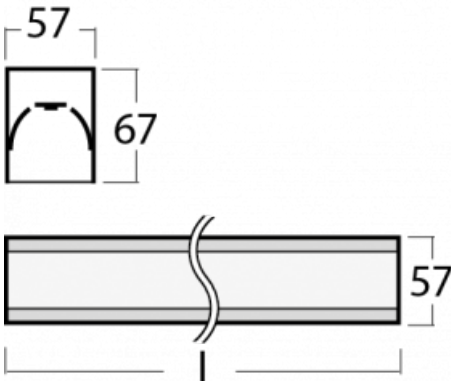

Luminaire

Lina60-S

04S-200I-20GEE/830, B

You will appreciate the L-Click system on the Lina60-S luminaire with a direct light distribution, which effectively saves you both time and money. How? The module simply clicks into the profile, so a lot of work is saved during assembly. This solution also prevents the direct touch of the LED technology and lengthens its operating life. The Lina60-S lighting system can be assembled creating endless lines and a big variety of shapes. In addition to great power output, the luminaire also has a great price. It will find its use in commercial, social and public spaces.

Technical drawing

Type of installation	Recessed, Surface, Wall mounted, Suspended, 3 circuit track
Light distribution	Direct
Luminaire shape	Linear
Colour of the luminaires	Black
Material	Aluminium
Lifetime	L90/B50 50 000 hours
Warranty	5 years
Description of luminaires	Luminaire recessed/surface/wall mounted/suspended/3 circuit track
Dimensions (l × w × h mm)	1122 mm × 57 mm × 67 mm
Weight	2.8 kg
Light source	LED MODUL
DIR optical system	Microprisma
Luminous flux*	900 lm
Colour Temperature	3000 K warm white
Luminous efficacy	115 lm/W
MacAdam Light source	2
Colour rendering index	80
UGR max. X=4H Y=8H, ρ=70,50,20	18.2

00-00358, B
cable 3x0,75 4000mm,
black

00-00360, B
cable 3x0,75 6000mm,
black

00-00363, K
cable 5x1,5 2000mm

00-00364, K
cable 5x1,5 4000mm

00-00365, K
cable 5x1,5 6000mm

00-00370, B
ceiling cup 80x80x32mm

04-21303, B
pendant profile for track
luminaires; I = 1122mm

04-21307, B
pendant profile for track
luminaires; I = 2242mm