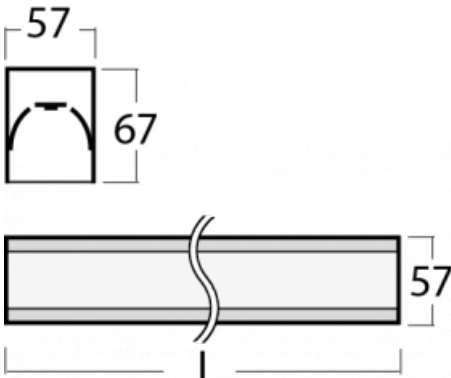

Luminaire

Lina60-S

04S-200I-20GED/840, S

You will appreciate the L-Click system on the Lina60-S luminaire with a direct light distribution, which effectively saves you both time and money. How? The module simply clicks into the profile, so a lot of work is saved during assembly. This solution also prevents the direct touch of the LED technology and lengthens its operating life. The Lina60-S lighting system can be assembled creating endless lines and a big variety of shapes. In addition to great power output, the luminaire also has a great price. It will find its use in commercial, social and public spaces.

Technical drawing

Type of installation	Recessed, Surface, Wall mounted, Suspended, 3 circuit track
Light distribution	Direct
Luminaire shape	Linear
Colour of the luminaires	Silver
Material	Aluminium
Lifetime	L90/B50 50 000 hours
Warranty	5 years
Description of luminaires	Luminaire recessed/surface/wall mounted/suspended/3 circuit track
Dimensions (l × w × h mm)	1122 mm × 57 mm × 67 mm
Weight	2.8 kg
Light source	LED MODUL
DIR optical system	Microprisma
Luminous flux*	940 lm
Colour Temperature	4000 K cool white
Luminous efficacy	121 lm/W
MacAdam Light source	2
Colour rendering index	80
UGR max. X=4H Y=8H, ρ=70,50,20	18,4

Curve

Luminaire power input* 7.8 W

Connection of the luminaires DALI

Electrical voltage 220-240V

Frequency 50/60Hz

⊕ CE IP 40

* $\pm 10\%$

Downloads

00-00356, K
cable 5x0,75 4000mm,
transparent

00-00357, K
cable 5x0,75 6000mm,
transparent

00-00363, K
cable 5x1,5 2000mm

00-00364, K
cable 5x1,5 4000mm

00-00365, K
cable 5x1,5 6000mm

00-00366, K
cable 7x0,75 2000mm