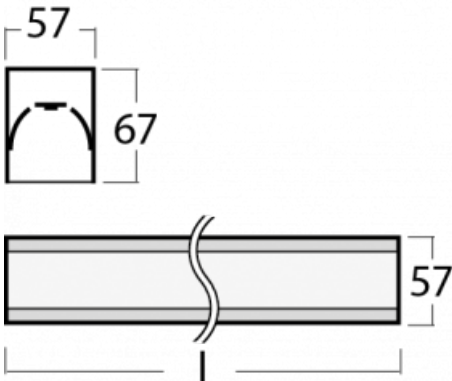

Luminaire

Lina60-S

04S-200I-20GED/830, S

You will appreciate the L-Click system on the Lina60-S luminaire with a direct light distribution, which effectively saves you both time and money. How? The module simply clicks into the profile, so a lot of work is saved during assembly. This solution also prevents the direct touch of the LED technology and lengthens its operating life. The Lina60-S lighting system can be assembled creating endless lines and a big variety of shapes. In addition to great power output, the luminaire also has a great price. It will find its use in commercial, social and public spaces.

Technical drawing

Type of installation	Recessed, Surface, Wall mounted, Suspended, 3 circuit track
Light distribution	Direct
Luminaire shape	Linear
Colour of the luminaires	Silver
Material	Aluminium
Lifetime	L90/B50 50 000 hours
Warranty	5 years
Description of luminaires	Luminaire recessed/surface/wall mounted/suspended/3 circuit track
Dimensions (l × w × h mm)	1122 mm × 57 mm × 67 mm
Weight	2.8 kg
Light source	LED MODUL
DIR optical system	Microprisma
Luminous flux*	900 lm
Colour Temperature	3000 K warm white
Luminous efficacy	115 lm/W
MacAdam Light source	2
Colour rendering index	80
UGR max. X=4H Y=8H, ρ=70,50,20	18.2

Curve

Luminaire power input* 7.8 W

Connection of the luminaires DALI

Electrical voltage 220-240V

Frequency 50/60Hz

⊕ CE IP 40

*±10 %

Downloads

00-00356, K
cable 5x0,75 4000mm,
transparent

00-00357, K
cable 5x0,75 6000mm,
transparent

00-00363, K
cable 5x1,5 2000mm

00-00364, K
cable 5x1,5 4000mm

00-00365, K
cable 5x1,5 6000mm

00-00366, K
cable 7x0,75 2000mm