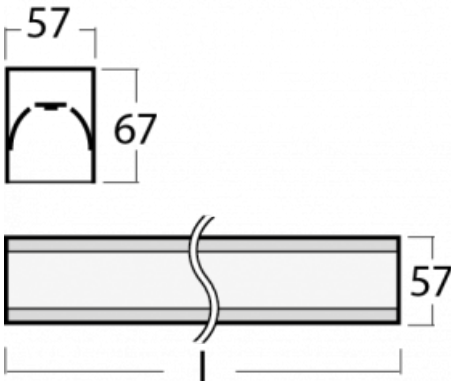

Luminaire

Lina60-S

04S-200I-15GGTD/840, W

EPD®

You will appreciate the L-Click system on the Lina60-S luminaire with a direct light distribution, which effectively saves you both time and money. How? The module simply clicks into the profile, so a lot of work is saved during assembly. This solution also prevents the direct touch of the LED technology and lengthens its operating life. The Lina60-S lighting system can be assembled creating endless lines and a big variety of shapes. In addition to great power output, the luminaire also has a great price. It will find its use in commercial, social and public spaces.

Technical drawing

Type of installation	Recessed, Surface, Wall mounted, Suspended, 3 circuit track
Light distribution	Direct
Luminaire shape	Linear
Colour of the luminaires	White
Material	Aluminium
Lifetime	L90/B50 50 000 hours
Warranty	5 years
Description of luminaires	Luminaire recessed/surface/wall mounted/suspended/3 circuit track
Dimensions (l × w × h mm)	842 mm × 57 mm × 67 mm
Light source	LED MODUL
DIR optical system	Microprisma
Luminous flux*	2040 lm
Colour Temperature	4000 K cool white
Luminous efficacy	110 lm/W
MacAdam Light source	2
Colour rendering index	80
UGR max. X=4H Y=8H, ρ=70,50,20	22.1

Installation instructions

Photos

Accessories

00-00300, N
wire suspension
2000mm

00-00301, N
wire suspension
4000mm

00-00302, N
wire suspension
6000mm

00-00354, W
cable 5x0,75 1000mm,
white

00-00355, W
cable 5x0,75 2000mm,
white

00-00356, W
cable 5x0,75 4000mm,
white

00-00357, W
cable 5x0,75 6000mm,
white

00-00363, K
cable 5x1,5 2000mm

00-00364, K
cable 5x1,5 4000mm

00-00365, K
cable 5x1,5 6000mm

00-00366, K
cable 7x0,75 2000mm

00-00367, K
cable 7x0,75 4000mm