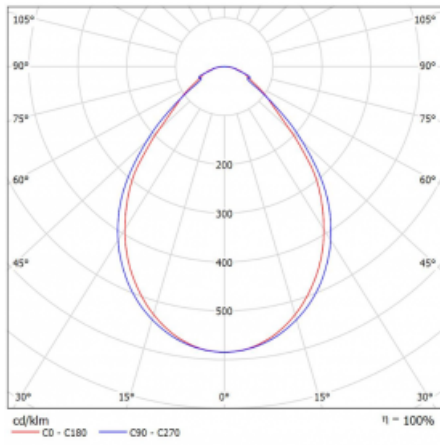

Curve

Luminaire power input* 18.6 W

Connection of the luminaires Other type of dimming

Electrical voltage 220-240V

Frequency 50/60Hz

⊕ CE IP 40

*±10 %