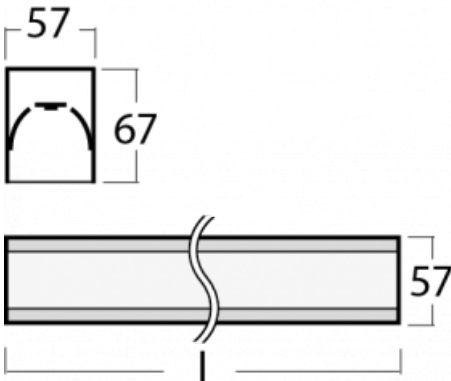

Luminaire

Lina60-S

04S-200I-15GGTD/830, B

EPD®

You will appreciate the L-Click system on the Lina60-S luminaire with a direct light distribution, which effectively saves you both time and money. How? The module simply clicks into the profile, so a lot of work is saved during assembly. This solution also prevents the direct touch of the LED technology and lengthens its operating life. The Lina60-S lighting system can be assembled creating endless lines and a big variety of shapes. In addition to great power output, the luminaire also has a great price. It will find its use in commercial, social and public spaces.

Technical drawing

Type of installation	Recessed, Surface, Wall mounted, Suspended, 3 circuit track
Light distribution	Direct
Luminaire shape	Linear
Colour of the luminaires	Black
Material	Aluminium
Lifetime	L90/B50 50 000 hours
Warranty	5 years
Description of luminaires	Luminaire recessed/surface/wall mounted/suspended/3 circuit track
Dimensions	842 mm × 57 mm × 67 mm
Light source	LED MODUL
Type of optical system	Microprisma
Luminous flux*	1950 lm
Colour Temperature	3000 K warm white
Luminous efficacy	105 lm/W
MacAdam Light source	2
Colour rendering index	80
UGR max. X=4H Y=8H, ρ=70,50,20	21.9

Installation instructions

Photos

Accessories

00-00300, N
wire suspension
2000mm

00-00301, N
wire suspension
4000mm

00-00302, N
wire suspension
6000mm

00-00354, K
cable 5x0,75 1000mm

00-00355, K
cable 5x0,75 2000mm

00-00356, K
cable 5x0,75 4000mm

00-00357, K
cable 5x0,75 6000mm

00-00363, K
cable 5x1,5 2000mm

00-00364, K
cable 5x1,5 4000mm

00-00365, K
cable 5x1,5 6000mm

00-00366, K
cable 7x0,75 2000mm

00-00367, K
cable 7x0,75 4000mm