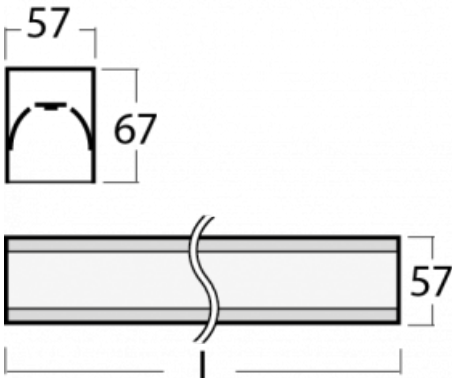

Luminaire

Lina60-S

04S-200I-15GGE/840, S

You will appreciate the L-Click system on the Lina60-S luminaire with a direct light distribution, which effectively saves you both time and money. How? The module simply clicks into the profile, so a lot of work is saved during assembly. This solution also prevents the direct touch of the LED technology and lengthens its operating life. The Lina60-S lighting system can be assembled creating endless lines and a big variety of shapes. In addition to great power output, the luminaire also has a great price. It will find its use in commercial, social and public spaces.

Technical drawing

Type of installation	Recessed, Surface, Wall mounted, Suspended, 3 circuit track
Light distribution	Direct
Luminaire shape	Linear
Colour of the luminaires	Silver
Material	Aluminium
Lifetime	L90/B50 50 000 hours
Warranty	5 years
Description of luminaires	Luminaire recessed/surface/wall mounted/suspended/3 circuit track
Dimensions (l × w × h mm)	842 mm × 57 mm × 67 mm
Weight	2.1 kg
Light source	LED MODUL
DIR optical system	Microprisma
Luminous flux*	2040 lm
Colour Temperature	4000 K cool white
Luminous efficacy	110 lm/W
MacAdam Light source	2
Colour rendering index	80
UGR max. X=4H Y=8H, ρ=70,50,20	22.1

00-00358, K
cable 3x0,75 4000mm,
transparent

00-00360, K
cable 3x0,75 6000mm,
transparent

00-00363, K
cable 5x1,5 2000mm

00-00364, K
cable 5x1,5 4000mm

00-00365, K
cable 5x1,5 6000mm

00-00370, S
ceiling cup 80x80x32mm

04-21303, S
pendant profile for track
luminaires; l = 1122mm

04-21307, S
pendant profile for track
luminaires; l = 2242mm