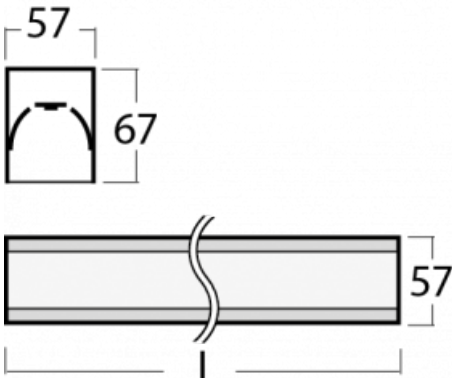

Luminaire

Lina60-S

04S-200I-15GGE/830, W

EPD®

You will appreciate the L-Click system on the Lina60-S luminaire with a direct light distribution, which effectively saves you both time and money. How? The module simply clicks into the profile, so a lot of work is saved during assembly. This solution also prevents the direct touch of the LED technology and lengthens its operating life. The Lina60-S lighting system can be assembled creating endless lines and a big variety of shapes. In addition to great power output, the luminaire also has a great price. It will find its use in commercial, social and public spaces.

Technical drawing

Type of installation	Recessed, Surface, Wall mounted, Suspended, 3 circuit track
Light distribution	Direct
Luminaire shape	Linear
Colour of the luminaires	White
Material	Aluminium
Lifetime	L90/B50 50 000 hours
Warranty	5 years
Description of luminaires	Luminaire recessed/surface/wall mounted/suspended/3 circuit track
Dimensions (l × w × h mm)	842 mm × 57 mm × 67 mm
Weight	2.35 kg
Light source	LED MODUL
DIR optical system	Microprisma
Luminous flux*	1950 lm
Colour Temperature	3000 K warm white
Luminous efficacy	105 lm/W
MacAdam Light source	2
Colour rendering index	80
UGR max. X=4H Y=8H, ρ=70,50,20	21.9

00-00358, W
cable 3x0,75 4000mm,
white

00-00360, W
cable 3x0,75 6000mm,
white

00-00363, K
cable 5x1,5 2000mm

00-00364, K
cable 5x1,5 4000mm

00-00365, K
cable 5x1,5 6000mm

00-00370, W
ceiling cup 80x80x32mm

04-21303, W
pendant profile for track
luminaires; l = 1122mm

04-21307, W
pendant profile for track
luminaires; l = 2242mm