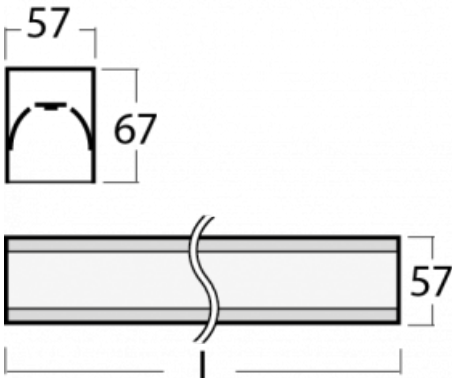

Luminaire

Lina60-S

04S-200I-15GGE/830, B

You will appreciate the L-Click system on the Lina60-S luminaire with a direct light distribution, which effectively saves you both time and money. How? The module simply clicks into the profile, so a lot of work is saved during assembly. This solution also prevents the direct touch of the LED technology and lengthens its operating life. The Lina60-S lighting system can be assembled creating endless lines and a big variety of shapes. In addition to great power output, the luminaire also has a great price. It will find its use in commercial, social and public spaces.

Technical drawing

Type of installation	Recessed, Surface, Wall mounted, Suspended, 3 circuit track
Light distribution	Direct
Luminaire shape	Linear
Colour of the luminaires	Black
Material	Aluminium
Lifetime	L90/B50 50 000 hours
Warranty	5 years
Description of luminaires	Luminaire recessed/surface/wall mounted/suspended/3 circuit track
Dimensions (l × w × h mm)	842 mm × 57 mm × 67 mm
Weight	2.35 kg
Light source	LED MODUL
DIR optical system	Microprisma
Luminous flux*	1950 lm
Colour Temperature	3000 K warm white
Luminous efficacy	105 lm/W
MacAdam Light source	2
Colour rendering index	80
UGR max. X=4H Y=8H, ρ=70,50,20	21.9

00-00358, B
cable 3x0,75 4000mm,
black

00-00360, B
cable 3x0,75 6000mm,
black

00-00363, K
cable 5x1,5 2000mm

00-00364, K
cable 5x1,5 4000mm

00-00365, K
cable 5x1,5 6000mm

00-00370, B
ceiling cup 80x80x32mm

04-21303, B
pendant profile for track
luminaires; l = 1122mm

04-21307, B
pendant profile for track
luminaires; l = 2242mm