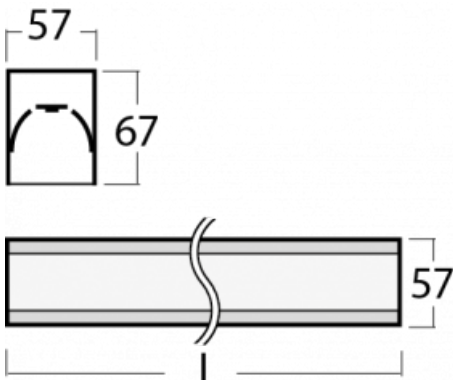

# Lina60-S

04S-200I-15GGE/830, B

**EPD®**

You will appreciate the L-Click system on the Lina60-S luminaire with a direct light distribution, which effectively saves you both time and money. How? The module simply clicks into the profile, so a lot of work is saved during assembly. This solution also prevents the direct touch of the LED technology and lengthens its operating life. The Lina60-S lighting system can be assembled creating endless lines and a big variety of shapes. In addition to great power output, the luminaire also has a great price. It will find its use in commercial, social and public spaces.

**Technical drawing**

Type of installation	Recessed, Surface, Wall mounted, Suspended, 3 circuit track
----------------------	---

Light distribution	Direct
--------------------	--------

Luminaire shape	Linear
-----------------	--------

Description of luminaires	Luminaire recessed/surface/wall mounted/suspended/3 circuit track
---------------------------	---

Dimensions	842 mm × 57 mm × 67 mm
------------	------------------------

Weight	2.35 kg
--------	---------