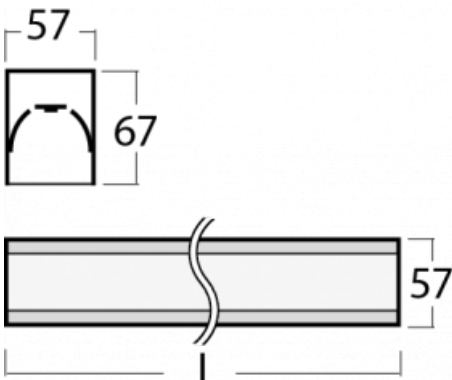

# Lina60-S

04S-200I-15GGD/840, S

Type of installation	Recessed, Surface, Wall mounted, Suspended, 3 circuit track
Light distribution	Direct
Luminaire shape	Linear
Colour of the luminaires	Silver
Material	Aluminium
Lifetime	L90/B50 50 000 hours
Warranty	5 years
Description of luminaires	Luminaire recessed/surface/wall mounted/suspended/3 circuit track
Dimensions (l × w × h mm)	842 mm × 57 mm × 67 mm
Weight	2.3 kg
Light source	LED MODUL
DIR optical system	Microprisma
Luminous flux*	2040 lm
Colour Temperature	4000 K cool white
Luminous efficacy	110 lm/W
MacAdam Light source	2
Colour rendering index	80
UGR max. X=4H Y=8H, ρ=70,50,20	22.1

You will appreciate the L-Click system on the Lina60-S luminaire with a direct light distribution, which effectively saves you both time and money. How? The module simply clicks into the profile, so a lot of work is saved during assembly. This solution also prevents the direct touch of the LED technology and lengthens its operating life. The Lina60-S lighting system can be assembled creating endless lines and a big variety of shapes. In addition to great power output, the luminaire also has a great price. It will find its use in commercial, social and public spaces.

## Technical drawing

**00-00355, K**  
cable 5x0,75 2000mm,  
transparent

**00-00356, K**  
cable 5x0,75 4000mm,  
transparent

**00-00357, K**  
cable 5x0,75 6000mm,  
transparent

**00-00363, K**  
cable 5x1,5 2000mm

**00-00364, K**  
cable 5x1,5 4000mm