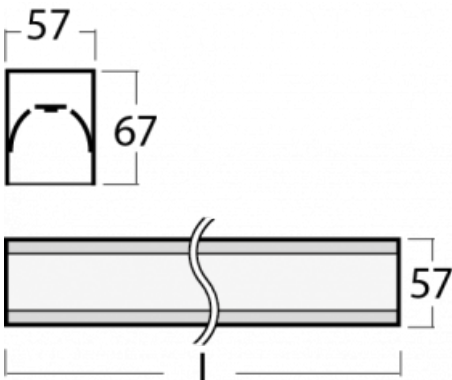

Luminaire

Lina60-S

04S-200I-15GGD/840, B

EPD®

You will appreciate the L-Click system on the Lina60-S luminaire with a direct light distribution, which effectively saves you both time and money. How? The module simply clicks into the profile, so a lot of work is saved during assembly. This solution also prevents the direct touch of the LED technology and lengthens its operating life. The Lina60-S lighting system can be assembled creating endless lines and a big variety of shapes. In addition to great power output, the luminaire also has a great price. It will find its use in commercial, social and public spaces.

Technical drawing

Type of installation	Recessed, Surface, Wall mounted, Suspended, 3 circuit track
Light distribution	Direct
Luminaire shape	Linear
Colour of the luminaires	Black
Material	Aluminium
Lifetime	L90/B50 50 000 hours
Warranty	5 years
Description of luminaires	Luminaire recessed/surface/wall mounted/suspended/3 circuit track
Dimensions	842 mm × 57 mm × 67 mm
Weight	2.3 kg
Light source	LED MODUL
Type of optical system	Microprisma
Luminous flux*	2040 lm
Colour Temperature	4000 K cool white
Luminous efficacy	110 lm/W
MacAdam Light source	2
Colour rendering index	80
UGR max. X=4H Y=8H, ρ=70,50,20	22.1

Curve

Luminaire power input* 18.6 W

Connection of the luminaires DALI

Electrical voltage 220-240V

Frequency 50/60Hz

⊕ CE IP 40

*±10 %

Downloads

00-00356, K
cable 5x0,75 4000mm

00-00357, K
cable 5x0,75 6000mm

00-00363, K
cable 5x1,5 2000mm

00-00364, K
cable 5x1,5 4000mm

00-00365, K
cable 5x1,5 6000mm

00-00366, K
cable 7x0,75 2000mm

00-00367, K
cable 7x0,75 4000mm