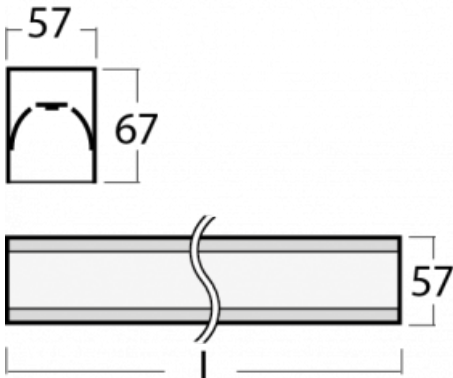

# Lina60-S

04S-200I-15GGD/830, W

EPD®

You will appreciate the L-Click system on the Lina60-S luminaire with a direct light distribution, which effectively saves you both time and money. How? The module simply clicks into the profile, so a lot of work is saved during assembly. This solution also prevents the direct touch of the LED technology and lengthens its operating life. The Lina60-S lighting system can be assembled creating endless lines and a big variety of shapes. In addition to great power output, the luminaire also has a great price. It will find its use in commercial, social and public spaces.

## Technical drawing

Type of installation	Recessed, Surface, Wall mounted, Suspended, 3 circuit track
Light distribution	Direct
Luminaire shape	Linear
Colour of the luminaires	White
Material	Aluminium
Lifetime	L90/B50 50 000 hours
Warranty	5 years
Description of luminaires	Luminaire recessed/surface/wall mounted/suspended/3 circuit track
Dimensions (l × w × h mm)	842 mm × 57 mm × 67 mm
Weight	2.4 kg
Light source	LED MODUL
DIR optical system	Microprisma
Luminous flux*	1950 lm
Colour Temperature	3000 K warm white
Luminous efficacy	105 lm/W
MacAdam Light source	2
Colour rendering index	80
UGR max. X=4H Y=8H, ρ=70,50,20	21.9

**00-00355, W**  
cable 5x0,75 2000mm,  
white

**00-00356, W**  
cable 5x0,75 4000mm,  
white

**00-00357, W**  
cable 5x0,75 6000mm,  
white

**00-00363, K**  
cable 5x1,5 2000mm

**00-00364, K**  
cable 5x1,5 4000mm