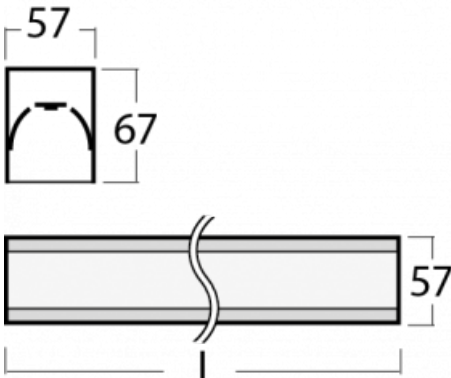

Luminaire

Lina60-S

04S-200I-15GETD/840, W

EPD®

You will appreciate the L-Click system on the Lina60-S luminaire with a direct light distribution, which effectively saves you both time and money. How? The module simply clicks into the profile, so a lot of work is saved during assembly. This solution also prevents the direct touch of the LED technology and lengthens its operating life. The Lina60-S lighting system can be assembled creating endless lines and a big variety of shapes. In addition to great power output, the luminaire also has a great price. It will find its use in commercial, social and public spaces.

Technical drawing

Type of installation	Recessed, Surface, Wall mounted, Suspended, 3 circuit track
Light distribution	Direct
Luminaire shape	Linear
Colour of the luminaires	White
Material	Aluminium
Lifetime	L90/B50 50 000 hours
Warranty	5 years
Description of luminaires	Luminaire recessed/surface/wall mounted/suspended/3 circuit track
Dimensions (l × w × h mm)	842 mm × 57 mm × 67 mm
Light source	LED MODUL
DIR optical system	Microprisma
Luminous flux*	710 lm
Colour Temperature	4000 K cool white
Luminous efficacy	120 lm/W
MacAdam Light source	2
Colour rendering index	80
UGR max. X=4H Y=8H, ρ=70,50,20	18.4

Installation instructions

Photos

Accessories

00-00300, N
wire suspension
2000mm

00-00301, N
wire suspension
4000mm

00-00302, N
wire suspension
6000mm

00-00354, W
cable 5x0,75 1000mm,
white

00-00355, W
cable 5x0,75 2000mm,
white

00-00356, W
cable 5x0,75 4000mm,
white

00-00357, W
cable 5x0,75 6000mm,
white

00-00363, K
cable 5x1,5 2000mm

00-00364, K
cable 5x1,5 4000mm

00-00365, K
cable 5x1,5 6000mm

00-00366, K
cable 7x0,75 2000mm

00-00367, K
cable 7x0,75 4000mm