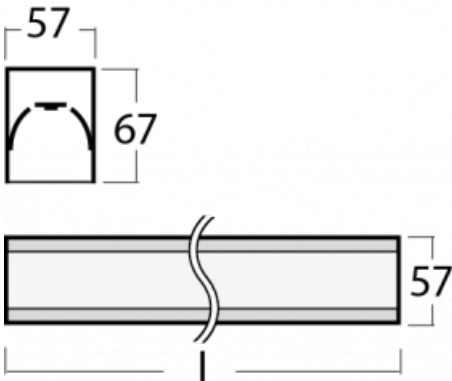

# Lina60-S

04S-200I-15GETD/830, B

You will appreciate the L-Click system on the Lina60-S luminaire with a direct light distribution, which effectively saves you both time and money. How? The module simply clicks into the profile, so a lot of work is saved during assembly. This solution also prevents the direct touch of the LED technology and lengthens its operating life. The Lina60-S lighting system can be assembled creating endless lines and a big variety of shapes. In addition to great power output, the luminaire also has a great price. It will find its use in commercial, social and public spaces.

## Technical drawing

Type of installation	Recessed, Surface, Wall mounted, Suspended, 3 circuit track
Light distribution	Direct
Luminaire shape	Linear
Colour of the luminaires	Black
Material	Aluminium
Lifetime	L90/B50 50 000 hours
Warranty	5 years
Description of luminaires	Luminaire recessed/surface/wall mounted/suspended/3 circuit track
Dimensions (l × w × h mm)	842 mm × 57 mm × 67 mm
Light source	LED MODUL
DIR optical system	Microprisma
Luminous flux*	670 lm
Colour Temperature	3000 K warm white
Luminous efficacy	114 lm/W
MacAdam Light source	2
Colour rendering index	80
UGR max. X=4H Y=8H, ρ=70,50,20	18.2

**00-00355, B**  
cable 5x0,75 2000mm,  
black

**00-00356, B**  
cable 5x0,75 4000mm,  
black

**00-00357, B**  
cable 5x0,75 6000mm,  
black

**00-00363, K**  
cable 5x1,5 2000mm

**00-00364, K**  
cable 5x1,5 4000mm