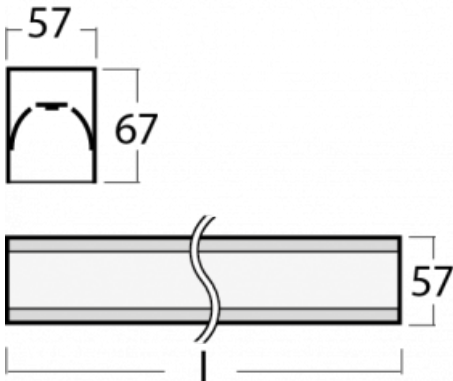

Luminaire

Lina60-S

04S-200I-15GEE/840, S

EPD®

You will appreciate the L-Click system on the Lina60-S luminaire with a direct light distribution, which effectively saves you both time and money. How? The module simply clicks into the profile, so a lot of work is saved during assembly. This solution also prevents the direct touch of the LED technology and lengthens its operating life. The Lina60-S lighting system can be assembled creating endless lines and a big variety of shapes. In addition to great power output, the luminaire also has a great price. It will find its use in commercial, social and public spaces.

Technical drawing

Type of installation	Recessed, Surface, Wall mounted, Suspended, 3 circuit track
Light distribution	Direct
Luminaire shape	Linear
Colour of the luminaires	Silver
Material	Aluminium
Lifetime	L90/B50 50 000 hours
Warranty	5 years
Description of luminaires	Luminaire recessed/surface/wall mounted/suspended/3 circuit track
Dimensions (l × w × h mm)	842 mm × 57 mm × 67 mm
Light source	LED MODUL
DIR optical system	Microprisma
Luminous flux*	710 lm
Colour Temperature	4000 K cool white
Luminous efficacy	120 lm/W
MacAdam Light source	2
Colour rendering index	80
UGR max. X=4H Y=8H, ρ=70,50,20	18,4

00-00358, K
cable 3x0,75 4000mm,
transparent

00-00360, K
cable 3x0,75 6000mm,
transparent

00-00363, K
cable 5x1,5 2000mm

00-00364, K
cable 5x1,5 4000mm

00-00365, K
cable 5x1,5 6000mm

00-00370, S
ceiling cup 80x80x32mm

04-21303, S
pendant profile for track
luminaires; l = 1122mm

04-21307, S
pendant profile for track
luminaires; l = 2242mm