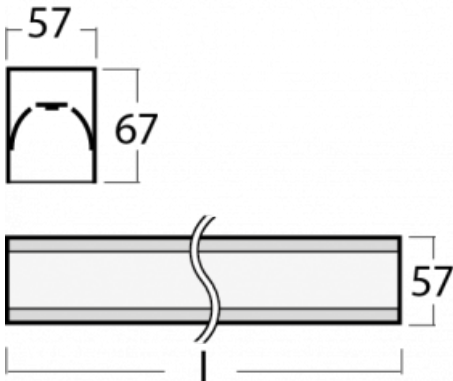

Luminaire

Lina60-S

04S-200I-15GEE/830, B

EPD®

You will appreciate the L-Click system on the Lina60-S luminaire with a direct light distribution, which effectively saves you both time and money. How? The module simply clicks into the profile, so a lot of work is saved during assembly. This solution also prevents the direct touch of the LED technology and lengthens its operating life. The Lina60-S lighting system can be assembled creating endless lines and a big variety of shapes. In addition to great power output, the luminaire also has a great price. It will find its use in commercial, social and public spaces.

Technical drawing

Type of installation	Recessed, Surface, Wall mounted, Suspended, 3 circuit track
Light distribution	Direct
Luminaire shape	Linear
Colour of the luminaires	Black
Material	Aluminium
Lifetime	L90/B50 50 000 hours
Warranty	5 years
Description of luminaires	Luminaire recessed/surface/wall mounted/suspended/3 circuit track
Dimensions (l × w × h mm)	842 mm × 57 mm × 67 mm
Weight	2.2 kg
Light source	LED MODUL
DIR optical system	Microprisma
Luminous flux*	670 lm
Colour Temperature	3000 K warm white
Luminous efficacy	114 lm/W
MacAdam Light source	2
Colour rendering index	80
UGR max. X=4H Y=8H, ρ=70,50,20	18.2

Installation instructions

Photos

Accessories

00-00300, N
wire suspension
2000mm

00-00301, N
wire suspension
4000mm

00-00302, N
wire suspension
6000mm

00-00363, K
cable 5x1,5 2000mm

00-00364, K
cable 5x1,5 4000mm

04-20900, F
bracket for installation
of suspended type of
profile as recessed
trimless

04-21303, B
pendant profile for track
luminaires; l = 1122mm

04-21307, B
pendant profile for track
luminaires; l = 2242mm