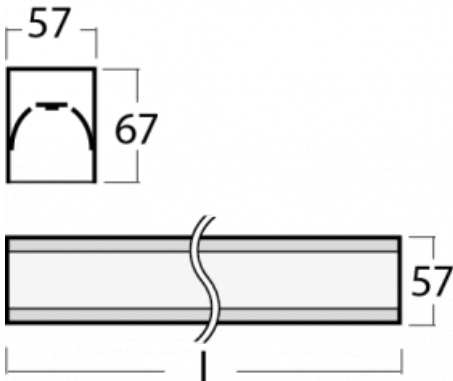

Luminaire

Lina60-S

04S-200I-15GED/840, S

EPD®

You will appreciate the L-Click system on the Lina60-S luminaire with a direct light distribution, which effectively saves you both time and money. How? The module simply clicks into the profile, so a lot of work is saved during assembly. This solution also prevents the direct touch of the LED technology and lengthens its operating life. The Lina60-S lighting system can be assembled creating endless lines and a big variety of shapes. In addition to great power output, the luminaire also has a great price. It will find its use in commercial, social and public spaces.

Technical drawing

Type of installation	Recessed, Surface, Wall mounted, Suspended, 3 circuit track
Light distribution	Direct
Luminaire shape	Linear
Colour of the luminaires	Silver
Material	Aluminium
Lifetime	L90/B50 50 000 hours
Warranty	5 years
Description of luminaires	Luminaire recessed/surface/wall mounted/suspended/3 circuit track
Dimensions	842 mm × 57 mm × 67 mm
Light source	LED MODUL
Type of optical system	Microprisma
Luminous flux*	710 lm
Colour Temperature	4000 K cool white
Luminous efficacy	120 lm/W
MacAdam Light source	2
Colour rendering index	80
UGR max. X=4H Y=8H, ρ=70,50,20	18,4

Curve

Luminaire power input* 5.9 W

Connection of the luminaires DALI

Electrical voltage 220-240V

Frequency 50/60Hz

⊕ CE IP 40

*±10 %

Downloads

Installation instructions

Photos

Accessories

00-00300, N
wire suspension
2000mm

00-00301, N
wire suspension
4000mm

00-00302, N
wire suspension
6000mm

00-00354, K
cable 5x0,75 1000mm

00-00355, K
cable 5x0,75 2000mm