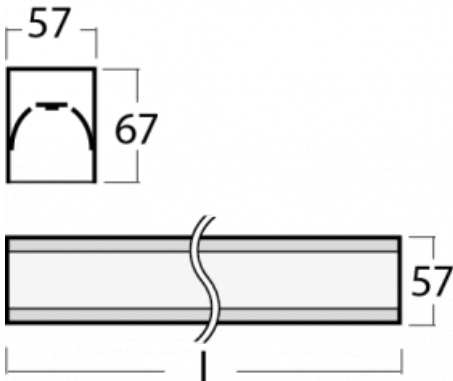

# Lina60-S

04S-200I-15GED/830, S

EPD®

You will appreciate the L-Click system on the Lina60-S luminaire with a direct light distribution, which effectively saves you both time and money. How? The module simply clicks into the profile, so a lot of work is saved during assembly. This solution also prevents the direct touch of the LED technology and lengthens its operating life. The Lina60-S lighting system can be assembled creating endless lines and a big variety of shapes. In addition to great power output, the luminaire also has a great price. It will find its use in commercial, social and public spaces.

## Technical drawing

Type of installation	Recessed, Surface, Wall mounted, Suspended, 3 circuit track
Light distribution	Direct
Luminaire shape	Linear
Colour of the luminaires	Silver
Material	Aluminium
Lifetime	L90/B50 50 000 hours
Warranty	5 years
Description of luminaires	Luminaire recessed/surface/wall mounted/suspended/3 circuit track
Dimensions	842 mm × 57 mm × 67 mm
Light source	LED MODUL
Type of optical system	Microprisma
Luminous flux*	670 lm
Colour Temperature	3000 K warm white
Luminous efficacy	114 lm/W
MacAdam Light source	2
Colour rendering index	80
UGR max. X=4H Y=8H, ρ=70,50,20	18.2

**00-00355, K**  
cable 5x0,75 2000mm

**00-00356, K**  
cable 5x0,75 4000mm

**00-00357, K**  
cable 5x0,75 6000mm

**00-00363, K**  
cable 5x1,5 2000mm

**00-00364, K**  
cable 5x1,5 4000mm

**00-00365, K**  
cable 5x1,5 6000mm