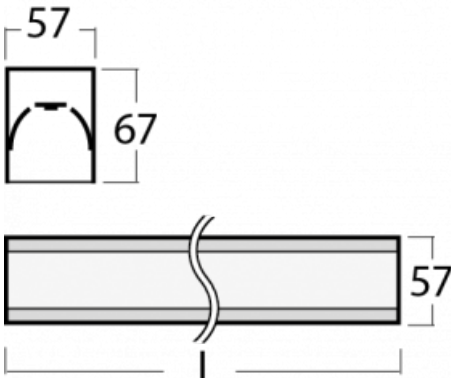

# Lina60-S

04S-200I-15GED/830, S

Type of installation	Recessed, Surface, Wall mounted, Suspended, 3 circuit track
Light distribution	Direct
Luminaire shape	Linear
Colour of the luminaires	Silver
Material	Aluminium
Lifetime	L90/B50 50 000 hours
Warranty	5 years
Description of luminaires	Luminaire recessed/surface/wall mounted/suspended/3 circuit track
Dimensions (l × w × h mm)	842 mm × 57 mm × 67 mm
Light source	LED MODUL
DIR optical system	Microprisma
Luminous flux*	670 lm
Colour Temperature	3000 K warm white
Luminous efficacy	114 lm/W
MacAdam Light source	2
Colour rendering index	80
UGR max. X=4H Y=8H, ρ=70,50,20	18.2

EPD®

You will appreciate the L-Click system on the Lina60-S luminaire with a direct light distribution, which effectively saves you both time and money. How? The module simply clicks into the profile, so a lot of work is saved during assembly. This solution also prevents the direct touch of the LED technology and lengthens its operating life. The Lina60-S lighting system can be assembled creating endless lines and a big variety of shapes. In addition to great power output, the luminaire also has a great price. It will find its use in commercial, social and public spaces.

## Technical drawing

**00-00355, K**  
cable 5x0,75 2000mm,  
transparent

**00-00356, K**  
cable 5x0,75 4000mm,  
transparent

**00-00357, K**  
cable 5x0,75 6000mm,  
transparent

**00-00363, K**  
cable 5x1,5 2000mm

**00-00364, K**  
cable 5x1,5 4000mm