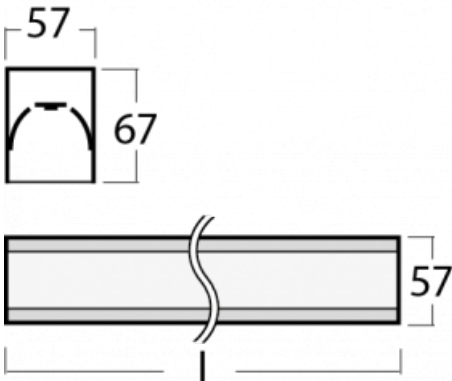

Luminaire

Lina60-S

04S-200I-10GGTD/840, S

EPD®

You will appreciate the L-Click system on the Lina60-S luminaire with a direct light distribution, which effectively saves you both time and money. How? The module simply clicks into the profile, so a lot of work is saved during assembly. This solution also prevents the direct touch of the LED technology and lengthens its operating life. The Lina60-S lighting system can be assembled creating endless lines and a big variety of shapes. In addition to great power output, the luminaire also has a great price. It will find its use in commercial, social and public spaces.

Technical drawing

Type of installation	Recessed, Surface, Wall mounted, Suspended, 3 circuit track
Light distribution	Direct
Luminaire shape	Linear
Colour of the luminaires	Silver
Material	Aluminium
Lifetime	L90/B50 50 000 hours
Warranty	5 years
Description of luminaires	Luminaire recessed/surface/wall mounted/suspended/3 circuit track
Dimensions (l × w × h mm)	561 mm × 57 mm × 67 mm
Light source	LED MODUL
DIR optical system	Microprisma
Luminous flux*	1360 lm
Colour Temperature	4000 K cool white
Luminous efficacy	110 lm/W
MacAdam Light source	2
Colour rendering index	80
UGR max. X=4H Y=8H, ρ=70,50,20	22.1

00-00356, K
cable 5x0,75 4000mm,
transparent

00-00357, K
cable 5x0,75 6000mm,
transparent

00-00363, K
cable 5x1,5 2000mm

00-00364, K
cable 5x1,5 4000mm

00-00365, K
cable 5x1,5 6000mm

00-00366, K
cable 7x0,75 2000mm