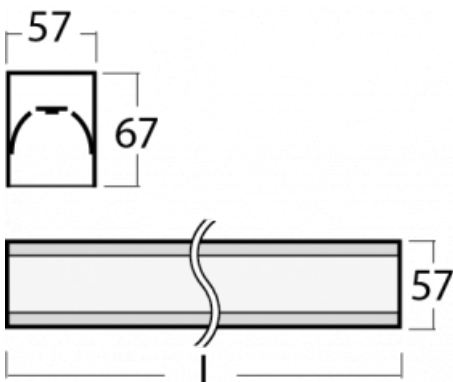

# Lina60-S

04S-200I-10GGTD/840, B

EPD®

You will appreciate the L-Click system on the Lina60-S luminaire with a direct light distribution, which effectively saves you both time and money. How? The module simply clicks into the profile, so a lot of work is saved during assembly. This solution also prevents the direct touch of the LED technology and lengthens its operating life. The Lina60-S lighting system can be assembled creating endless lines and a big variety of shapes. In addition to great power output, the luminaire also has a great price. It will find its use in commercial, social and public spaces.

## Technical drawing

Type of installation	Recessed, Surface, Wall mounted, Suspended, 3 circuit track
Light distribution	Direct
Luminaire shape	Linear
Colour of the luminaires	Black
Material	Aluminium
Lifetime	L90/B50 50 000 hours
Warranty	5 years
Description of luminaires	Luminaire recessed/surface/wall mounted/suspended/3 circuit track
Dimensions (l × w × h mm)	561 mm × 57 mm × 67 mm
Light source	LED MODUL
DIR optical system	Microprisma
Luminous flux*	1360 lm
Colour Temperature	4000 K cool white
Luminous efficacy	110 lm/W
MacAdam Light source	2
Colour rendering index	80
UGR max. X=4H Y=8H, ρ=70,50,20	22.1