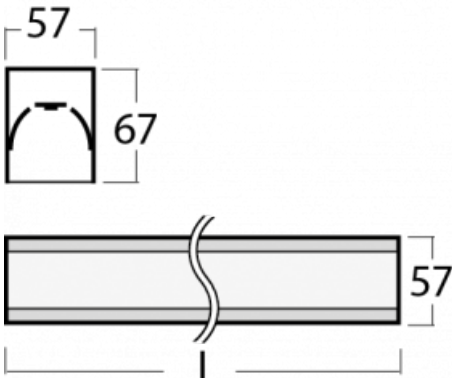

# Lina60-S

04S-200I-10GGTD/830, S

EPD®

You will appreciate the L-Click system on the Lina60-S luminaire with a direct light distribution, which effectively saves you both time and money. How? The module simply clicks into the profile, so a lot of work is saved during assembly. This solution also prevents the direct touch of the LED technology and lengthens its operating life. The Lina60-S lighting system can be assembled creating endless lines and a big variety of shapes. In addition to great power output, the luminaire also has a great price. It will find its use in commercial, social and public spaces.

## Technical drawing

Type of installation	Recessed, Surface, Wall mounted, Suspended, 3 circuit track
Light distribution	Direct
Luminaire shape	Linear
Colour of the luminaires	Silver
Material	Aluminium
Lifetime	L90/B50 50 000 hours
Warranty	5 years
Description of luminaires	Luminaire recessed/surface/wall mounted/suspended/3 circuit track
Dimensions (l × w × h mm)	561 mm × 57 mm × 67 mm
Weight	1.7 kg
Light source	LED MODUL
DIR optical system	Microprisma
Luminous flux*	1300 lm
Colour Temperature	3000 K warm white
Luminous efficacy	105 lm/W
MacAdam Light source	2
Colour rendering index	80
UGR max. X=4H Y=8H, ρ=70,50,20	21.9

**00-00355, K**  
cable 5x0,75 2000mm,  
transparent

**00-00356, K**  
cable 5x0,75 4000mm,  
transparent

**00-00357, K**  
cable 5x0,75 6000mm,  
transparent

**00-00363, K**  
cable 5x1,5 2000mm

**00-00364, K**  
cable 5x1,5 4000mm