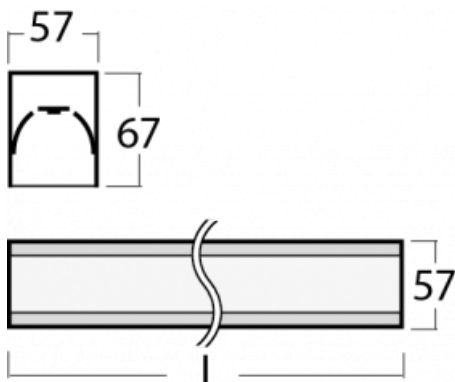

Luminaire

Lina60-S

04S-200I-10GGE/830, W

You will appreciate the L-Click system on the Lina60-S luminaire with a direct light distribution, which effectively saves you both time and money. How? The module simply clicks into the profile, so a lot of work is saved during assembly. This solution also prevents the direct touch of the LED technology and lengthens its operating life. The Lina60-S lighting system can be assembled creating endless lines and a big variety of shapes. In addition to great power output, the luminaire also has a great price. It will find its use in commercial, social and public spaces.

Technical drawing

Type of installation	Recessed, Surface, Wall mounted, Suspended, 3 circuit track
Light distribution	Direct
Luminaire shape	Linear
Colour of the luminaires	White
Material	Aluminium
Lifetime	L90/B50 50 000 hours
Warranty	5 years
Description of luminaires	Luminaire recessed/surface/wall mounted/suspended/3 circuit track
Dimensions (l × w × h mm)	561 mm × 57 mm × 67 mm
Weight	1.6 kg
Light source	LED MODUL
DIR optical system	Microprisma
Luminous flux*	1300 lm
Colour Temperature	3000 K warm white
Luminous efficacy	105 lm/W
MacAdam Light source	2
Colour rendering index	80
UGR max. X=4H Y=8H, ρ=70,50,20	21.9

00-00358, W
cable 3x0,75 4000mm,
white

00-00360, W
cable 3x0,75 6000mm,
white

00-00363, K
cable 5x1,5 2000mm

00-00364, K
cable 5x1,5 4000mm

00-00365, K
cable 5x1,5 6000mm

00-00370, W
ceiling cup 80x80x32mm

04-21303, W
pendant profile for track
luminaires; l = 1122mm

04-21307, W
pendant profile for track
luminaires; l = 2242mm