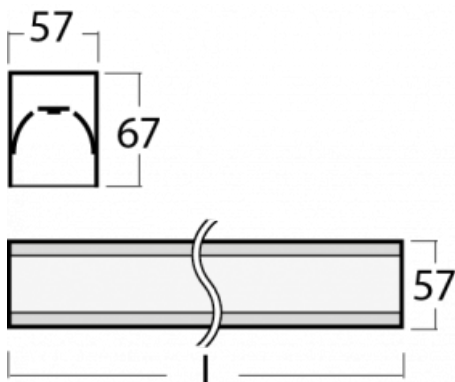

# Lina60-S

04S-200I-10GGE/830, S

EPD®

You will appreciate the L-Click system on the Lina60-S luminaire with a direct light distribution, which effectively saves you both time and money. How? The module simply clicks into the profile, so a lot of work is saved during assembly. This solution also prevents the direct touch of the LED technology and lengthens its operating life. The Lina60-S lighting system can be assembled creating endless lines and a big variety of shapes. In addition to great power output, the luminaire also has a great price. It will find its use in commercial, social and public spaces.

## Technical drawing

Type of installation	Recessed, Surface, Wall mounted, Suspended, 3 circuit track
Light distribution	Direct
Luminaire shape	Linear
Colour of the luminaires	Silver
Material	Aluminium
Lifetime	L90/B50 50 000 hours
Warranty	5 years
Description of luminaires	Luminaire recessed/surface/wall mounted/suspended/3 circuit track
Dimensions (l × w × h mm)	561 mm × 57 mm × 67 mm
Weight	1.6 kg
Light source	LED MODUL
DIR optical system	Microprisma
Luminous flux*	1300 lm
Colour Temperature	3000 K warm white
Luminous efficacy	105 lm/W
MacAdam Light source	2
Colour rendering index	80
UGR max. X=4H Y=8H, ρ=70,50,20	21.9