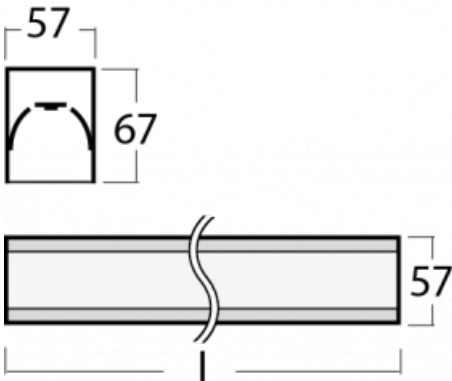

# Lina60-S

04S-200I-10GGD/840, S

You will appreciate the L-Click system on the Lina60-S luminaire with a direct light distribution, which effectively saves you both time and money. How? The module simply clicks into the profile, so a lot of work is saved during assembly. This solution also prevents the direct touch of the LED technology and lengthens its operating life. The Lina60-S lighting system can be assembled creating endless lines and a big variety of shapes. In addition to great power output, the luminaire also has a great price. It will find its use in commercial, social and public spaces.

## Technical drawing

Type of installation	Recessed, Surface, Wall mounted, Suspended, 3 circuit track
Light distribution	Direct
Luminaire shape	Linear
Colour of the luminaires	Silver
Material	Aluminium
Lifetime	L90/B50 50 000 hours
Warranty	5 years
Description of luminaires	Luminaire recessed/surface/wall mounted/suspended/3 circuit track
Dimensions (l × w × h mm)	561 mm × 57 mm × 67 mm
Weight	1.7 kg
Light source	LED MODUL
DIR optical system	Microprisma
Luminous flux*	1360 lm
Colour Temperature	4000 K cool white
Luminous efficacy	110 lm/W
MacAdam Light source	2
Colour rendering index	80
UGR max. X=4H Y=8H, ρ=70,50,20	22.1

**00-00355, K**  
cable 5x0,75 2000mm,  
transparent

**00-00356, K**  
cable 5x0,75 4000mm,  
transparent

**00-00357, K**  
cable 5x0,75 6000mm,  
transparent

**00-00363, K**  
cable 5x1,5 2000mm

**00-00364, K**  
cable 5x1,5 4000mm