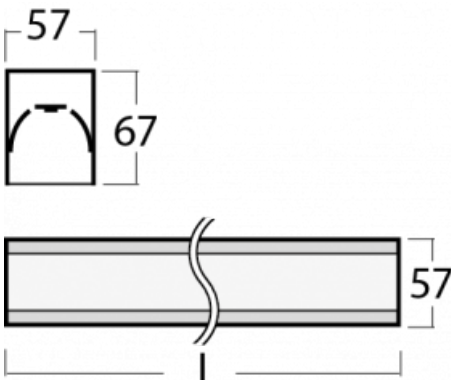

Luminaire

Lina60-S

04S-200I-10GETD/830, W

EPD®

You will appreciate the L-Click system on the Lina60-S luminaire with a direct light distribution, which effectively saves you both time and money. How? The module simply clicks into the profile, so a lot of work is saved during assembly. This solution also prevents the direct touch of the LED technology and lengthens its operating life. The Lina60-S lighting system can be assembled creating endless lines and a big variety of shapes. In addition to great power output, the luminaire also has a great price. It will find its use in commercial, social and public spaces.

Technical drawing

| | |
|-----------------------------------|---|
| Type of installation | Recessed, Surface, Wall mounted, Suspended, 3 circuit track |
| Light distribution | Direct |
| Luminaire shape | Linear |
| Colour of the luminaires | White |
| Material | Aluminium |
| Lifetime | L90/B50 50 000 hours |
| Warranty | 5 years |
| Description of luminaires | Luminaire recessed/surface/wall mounted/suspended/3 circuit track |
| Dimensions (l × w × h mm) | 561 mm × 57 mm × 67 mm |
| Light source | LED MODUL |
| DIR optical system | Microprisma |
| Luminous flux* | 450 lm |
| Colour Temperature | 3000 K warm white |
| Luminous efficacy | 115 lm/W |
| MacAdam Light source | 2 |
| Colour rendering index | 80 |
| UGR max. X=4H Y=8H, ρ=70,50,20 | 18.2 |

Installation instructions

Photos

Accessories

00-00300, N
wire suspension
2000mm

00-00301, N
wire suspension
4000mm

00-00302, N
wire suspension
6000mm

00-00354, W
cable 5x0,75 1000mm,
white

00-00355, W
cable 5x0,75 2000mm,
white

00-00356, W
cable 5x0,75 4000mm,
white

00-00357, W
cable 5x0,75 6000mm,
white

00-00363, K
cable 5x1,5 2000mm

00-00364, K
cable 5x1,5 4000mm

00-00365, K
cable 5x1,5 6000mm

00-00366, K
cable 7x0,75 2000mm

00-00367, K
cable 7x0,75 4000mm