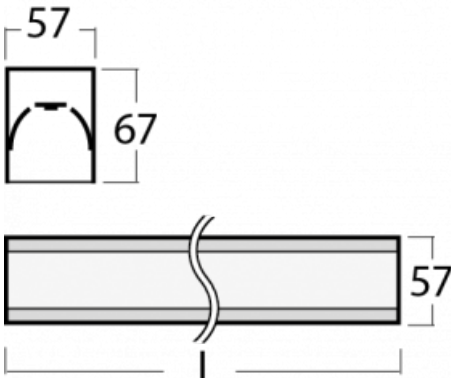

Luminaire

Lina60-S

04S-200I-10GETD/830, S

You will appreciate the L-Click system on the Lina60-S luminaire with a direct light distribution, which effectively saves you both time and money. How? The module simply clicks into the profile, so a lot of work is saved during assembly. This solution also prevents the direct touch of the LED technology and lengthens its operating life. The Lina60-S lighting system can be assembled creating endless lines and a big variety of shapes. In addition to great power output, the luminaire also has a great price. It will find its use in commercial, social and public spaces.

Technical drawing

Type of installation	Recessed, Surface, Wall mounted, Suspended, 3 circuit track
Light distribution	Direct
Luminaire shape	Linear
Colour of the luminaires	Silver
Material	Aluminium
Lifetime	L90/B50 50 000 hours
Warranty	5 years
Description of luminaires	Luminaire recessed/surface/wall mounted/suspended/3 circuit track
Dimensions (l × w × h mm)	561 mm × 57 mm × 67 mm
Light source	LED MODUL
DIR optical system	Microprisma
Luminous flux*	450 lm
Colour Temperature	3000 K warm white
Luminous efficacy	115 lm/W
MacAdam Light source	2
Colour rendering index	80
UGR max. X=4H Y=8H, ρ=70,50,20	18.2

00-00356, K
cable 5x0,75 4000mm,
transparent

00-00357, K
cable 5x0,75 6000mm,
transparent

00-00363, K
cable 5x1,5 2000mm

00-00364, K
cable 5x1,5 4000mm

00-00365, K
cable 5x1,5 6000mm

00-00366, K
cable 7x0,75 2000mm