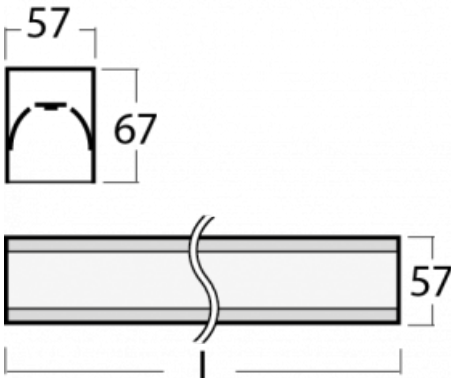

# Lina60-S

04S-200I-10GETD/830, B

Type of installation	Recessed, Surface, Wall mounted, Suspended, 3 circuit track
Light distribution	Direct
Luminaire shape	Linear
Colour of the luminaires	Black
Material	Aluminium
Lifetime	L90/B50 50 000 hours
Warranty	5 years
Description of luminaires	Luminaire recessed/surface/wall mounted/suspended/3 circuit track
Dimensions (l × w × h mm)	561 mm × 57 mm × 67 mm
Light source	LED MODUL
DIR optical system	Microprisma
Luminous flux*	450 lm
Colour Temperature	3000 K warm white
Luminous efficacy	115 lm/W
MacAdam Light source	2
Colour rendering index	80
UGR max. X=4H Y=8H, ρ=70,50,20	18.2

You will appreciate the L-Click system on the Lina60-S luminaire with a direct light distribution, which effectively saves you both time and money. How? The module simply clicks into the profile, so a lot of work is saved during assembly. This solution also prevents the direct touch of the LED technology and lengthens its operating life. The Lina60-S lighting system can be assembled creating endless lines and a big variety of shapes. In addition to great power output, the luminaire also has a great price. It will find its use in commercial, social and public spaces.

## Technical drawing