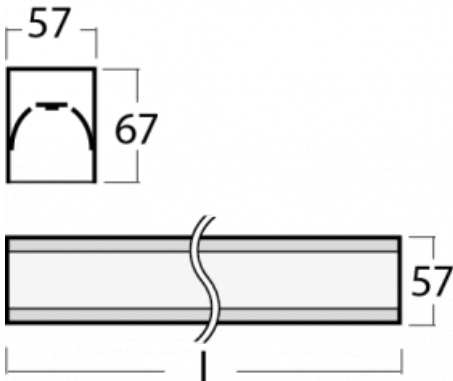

# Lina60-S

04S-200I-10GEE/830, S

EPD®

You will appreciate the L-Click system on the Lina60-S luminaire with a direct light distribution, which effectively saves you both time and money. How? The module simply clicks into the profile, so a lot of work is saved during assembly. This solution also prevents the direct touch of the LED technology and lengthens its operating life. The Lina60-S lighting system can be assembled creating endless lines and a big variety of shapes. In addition to great power output, the luminaire also has a great price. It will find its use in commercial, social and public spaces.

## Technical drawing

Type of installation	Recessed, Surface, Wall mounted, Suspended, 3 circuit track
Light distribution	Direct
Luminaire shape	Linear
Colour of the luminaires	Silver
Material	Aluminium
Lifetime	L90/B50 50 000 hours
Warranty	5 years
Description of luminaires	Luminaire recessed/surface/wall mounted/suspended/3 circuit track
Dimensions (l × w × h mm)	561 mm × 57 mm × 67 mm
Weight	1.7 kg
Light source	LED MODUL
DIR optical system	Microprisma
Luminous flux*	450 lm
Colour Temperature	3000 K warm white
Luminous efficacy	115 lm/W
MacAdam Light source	2
Colour rendering index	80
UGR max. X=4H Y=8H, ρ=70,50,20	18.2

**04-20900, F**  
bracket for installation  
of suspended type of  
profile as recessed  
trimless

**04-21303, S**  
pendant profile for track  
luminaires; l = 1122mm

**04-21307, S**  
pendant profile for track  
luminaires; l = 2242mm