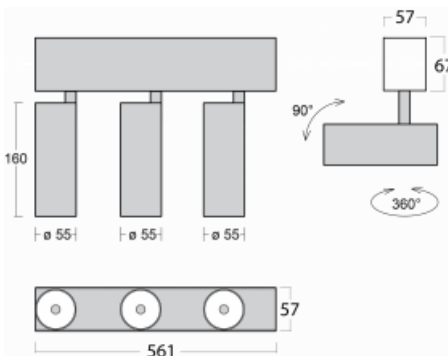

Luminaire

Lina60-S

04S-200F-30GGE/940, W

EPD[®]

You will appreciate the L-Click system on the Lina60-S luminaire with a direct light distribution, which effectively saves you both time and money. How? The module simply clicks into the profile, so a lot of work is saved during assembly. This solution also prevents the direct touch of the LED technology and lengthens its operating life. The Lina60-S lighting system can be assembled creating endless lines and a big variety of shapes. In addition to great power output, the luminaire also has a great price. It will find its use in commercial, social and public spaces.

Technical drawing

Type of installation	Recessed, Surface, Wall mounted, Suspended
Light distribution	Direct
Luminaire shape	Linear
Colour of the luminaires	White
Material	Aluminium
Lifetime	L80/B20 50 000 hours
Warranty	5 years
Description of luminaires	Luminaire recessed/surface/wall mounted/suspended
Dimensions	561 mm × 57 mm × 67 mm
Light source	LED MODUL