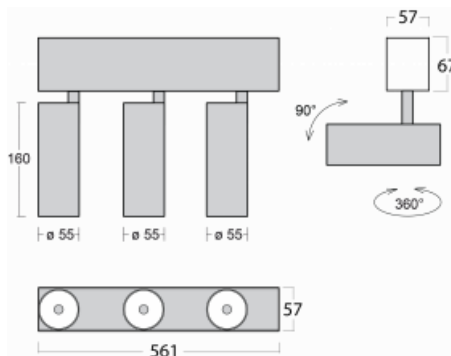

Luminaire

Lina60-S

04S-200F-30GGE/940, B

EPD®

You will appreciate the L-Click system on the Lina60-S luminaire with a direct light distribution, which effectively saves you both time and money. How? The module simply clicks into the profile, so a lot of work is saved during assembly. This solution also prevents the direct touch of the LED technology and lengthens its operating life. The Lina60-S lighting system can be assembled creating endless lines and a big variety of shapes. In addition to great power output, the luminaire also has a great price. It will find its use in commercial, social and public spaces.

Technical drawing

Type of installation	Recessed, Surface, Wall mounted, Suspended
Light distribution	Direct
Luminaire shape	Linear
Colour of the luminaires	Black
Material	Aluminium
Lifetime	L80/B20 50 000 hours
Warranty	5 years
Description of luminaires	Luminaire recessed/surface/wall mounted/suspended
Dimensions (l × w × h mm)	561 mm × 57 mm × 67 mm
Light source	LED MODUL
DIR optical system	Reflector
Luminous flux*	1750 lm
Colour Temperature	4000 K cool white
Luminous efficacy	88 lm/W
MacAdam Light source	3
Colour rendering index	90
Beam angle	45°
UGR max. X=4H Y=8H, $\rho=70,50,20$	22.8