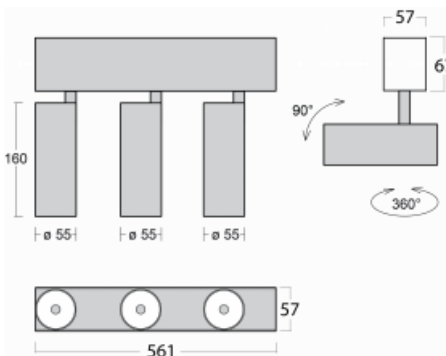

Luminaire

Lina60-S

04S-200F-30GGE/930, W

EPD[®]

You will appreciate the L-Click system on the Lina60-S luminaire with a direct light distribution, which effectively saves you both time and money. How? The module simply clicks into the profile, so a lot of work is saved during assembly. This solution also prevents the direct touch of the LED technology and lengthens its operating life. The Lina60-S lighting system can be assembled creating endless lines and a big variety of shapes. In addition to great power output, the luminaire also has a great price. It will find its use in commercial, social and public spaces.

Technical drawing

Type of installation	Recessed, Surface, Wall mounted, Suspended
Light distribution	Direct
Luminaire shape	Linear
Colour of the luminaires	White
Material	Aluminium
Lifetime	L80/B20 50 000 hours
Warranty	5 years
Description of luminaires	Luminaire recessed/surface/wall mounted/suspended
Dimensions	561 mm × 57 mm × 67 mm
Light source	LED MODUL
Type of optical system	Reflector
Luminous flux*	1650 lm
Colour Temperature	3000 K warm white
Luminous efficacy	83 lm/W
MacAdam Light source	3
Colour rendering index	90
Beam angle	45°
UGR max. X=4H Y=8H, $\rho=70,50,20$	22.6