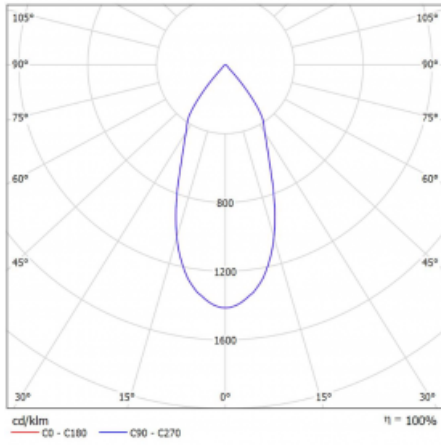

Curve

Luminaire power input* 60 W

Connection of the luminaires ON/OFF

Electrical voltage 220-240V

Frequency 50/60Hz

⊕ CE IP 20

*±10 %