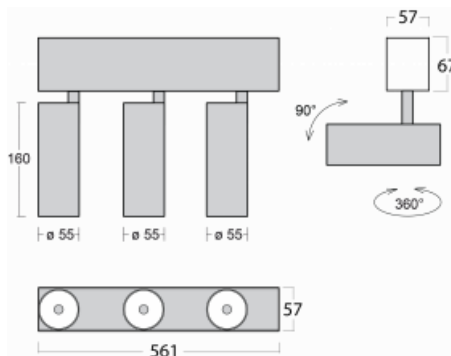

# Lina60-S

04S-200F-30GGE/930, S

**EPD<sup>®</sup>**

You will appreciate the L-Click system on the Lina60-S luminaire with a direct light distribution, which effectively saves you both time and money. How? The module simply clicks into the profile, so a lot of work is saved during assembly. This solution also prevents the direct touch of the LED technology and lengthens its operating life. The Lina60-S lighting system can be assembled creating endless lines and a big variety of shapes. In addition to great power output, the luminaire also has a great price. It will find its use in commercial, social and public spaces.

**Technical drawing**

Type of installation	Recessed, Surface, Wall mounted, Suspended
Light distribution	Direct
Luminaire shape	Linear
Colour of the luminaires	Silver
Material	Aluminium
Lifetime	L80/B20 50 000 hours
Warranty	5 years
Description of luminaires	Luminaire recessed/surface/wall mounted/suspended
Dimensions (l × w × h mm)	561 mm × 57 mm × 67 mm
Light source	LED MODUL
DIR optical system	Reflector
Luminous flux*	1650 lm
Colour Temperature	3000 K warm white
Luminous efficacy	83 lm/W
MacAdam Light source	3
Colour rendering index	90
Beam angle	45°
UGR max. X=4H Y=8H, ρ=70,50,20	22.6