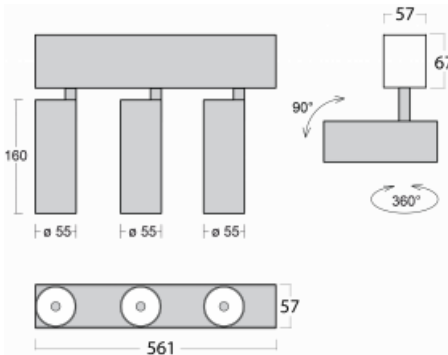

Luminaire

Lina60-S

04S-200F-30GGD/940, W

EPD[®]

You will appreciate the L-Click system on the Lina60-S luminaire with a direct light distribution, which effectively saves you both time and money. How? The module simply clicks into the profile, so a lot of work is saved during assembly. This solution also prevents the direct touch of the LED technology and lengthens its operating life. The Lina60-S lighting system can be assembled creating endless lines and a big variety of shapes. In addition to great power output, the luminaire also has a great price. It will find its use in commercial, social and public spaces.

Technical drawing

Type of installation	Recessed, Surface, Wall mounted, Suspended
Light distribution	Direct
Luminaire shape	Linear
Colour of the luminaires	White
Material	Aluminium
Lifetime	L80/B20 50 000 hours
Warranty	5 years
Description of luminaires	Luminaire recessed/surface/wall mounted/suspended
Dimensions (l × w × h mm)	561 mm × 57 mm × 67 mm
Light source	LED MODUL
DIR optical system	Reflector
Luminous flux*	1750 lm
Colour Temperature	4000 K cool white
Luminous efficacy	88 lm/W
MacAdam Light source	3
Colour rendering index	90
Beam angle	45°
UGR max. X=4H Y=8H, ρ=70,50,20	22.8

00-00356, W
cable 5x0,75 4000mm,
white

00-00357, W
cable 5x0,75 6000mm,
white

00-00363, K
cable 5x1,5 2000mm

00-00364, K
cable 5x1,5 4000mm

00-00365, K
cable 5x1,5 6000mm

00-00366, K
cable 7x0,75 2000mm

00-00367, K
cable 7x0,75 4000mm