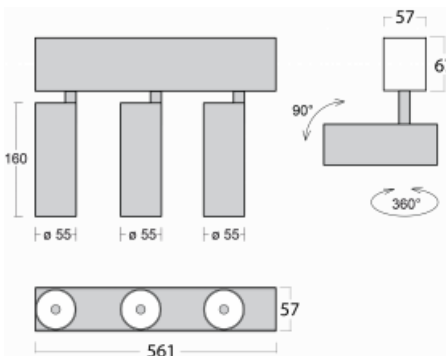

Luminaire

Lina60-S

04S-200F-30GGD/940, S

EPD®

You will appreciate the L-Click system on the Lina60-S luminaire with a direct light distribution, which effectively saves you both time and money. How? The module simply clicks into the profile, so a lot of work is saved during assembly. This solution also prevents the direct touch of the LED technology and lengthens its operating life. The Lina60-S lighting system can be assembled creating endless lines and a big variety of shapes. In addition to great power output, the luminaire also has a great price. It will find its use in commercial, social and public spaces.

Technical drawing

Type of installation	Recessed, Surface, Wall mounted, Suspended
Light distribution	Direct
Luminaire shape	Linear
Colour of the luminaires	Silver
Material	Aluminium
Lifetime	L80/B20 50 000 hours
Warranty	5 years
Description of luminaires	Luminaire recessed/surface/wall mounted/suspended
Dimensions (l × w × h mm)	561 mm × 57 mm × 67 mm
Light source	LED MODUL
DIR optical system	Reflector
Luminous flux*	1750 lm
Colour Temperature	4000 K cool white
Luminous efficacy	88 lm/W
MacAdam Light source	3
Colour rendering index	90
Beam angle	45°
UGR max. X=4H Y=8H, ρ=70,50,20	22.8