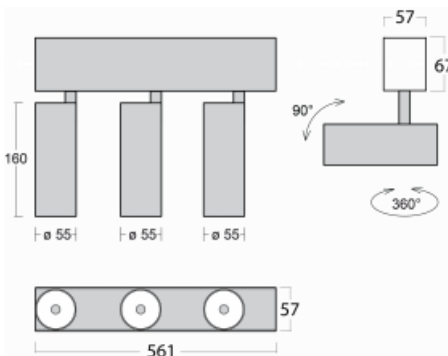

# Lina60-S

04S-200F-30GDE/940, W

**EPD<sup>®</sup>**

You will appreciate the L-Click system on the Lina60-S luminaire with a direct light distribution, which effectively saves you both time and money. How? The module simply clicks into the profile, so a lot of work is saved during assembly. This solution also prevents the direct touch of the LED technology and lengthens its operating life. The Lina60-S lighting system can be assembled creating endless lines and a big variety of shapes. In addition to great power output, the luminaire also has a great price. It will find its use in commercial, social and public spaces.

**Technical drawing**

Type of installation	Recessed, Surface, Wall mounted, Suspended
Light distribution	Direct
Luminaire shape	Linear
Colour of the luminaires	White
Material	Aluminium
Lifetime	L80/B20 50 000 hours
Warranty	5 years
Description of luminaires	Luminaire recessed/surface/wall mounted/suspended
Dimensions	561 mm × 57 mm × 67 mm
Light source	LED MODUL
Type of optical system	Reflector
Luminous flux*	1250 lm
Colour Temperature	4000 K cool white
Luminous efficacy	92 lm/W
MacAdam Light source	3
Colour rendering index	90
Beam angle	45°
UGR max. X=4H Y=8H, $\rho=70,50,20$	21.7