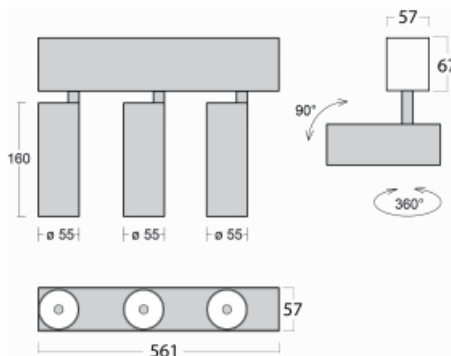

Luminaire

Lina60-S

04S-200F-30GDE/940, B

EPD®

You will appreciate the L-Click system on the Lina60-S luminaire with a direct light distribution, which effectively saves you both time and money. How? The module simply clicks into the profile, so a lot of work is saved during assembly. This solution also prevents the direct touch of the LED technology and lengthens its operating life. The Lina60-S lighting system can be assembled creating endless lines and a big variety of shapes. In addition to great power output, the luminaire also has a great price. It will find its use in commercial, social and public spaces.

Technical drawing

Type of installation	Recessed, Surface, Wall mounted, Suspended
Light distribution	Direct
Luminaire shape	Linear
Colour of the luminaires	Black
Material	Aluminium
Lifetime	L80/B20 50 000 hours
Warranty	5 years
Description of luminaires	Luminaire recessed/surface/wall mounted/suspended
Dimensions	561 mm × 57 mm × 67 mm
Light source	LED MODUL
Type of optical system	Reflector
Luminous flux*	1250 lm
Colour Temperature	4000 K cool white
Luminous efficacy	92 lm/W
MacAdam Light source	3
Colour rendering index	90
Beam angle	45°
UGR max. X=4H Y=8H, $\rho=70,50,20$	21.7