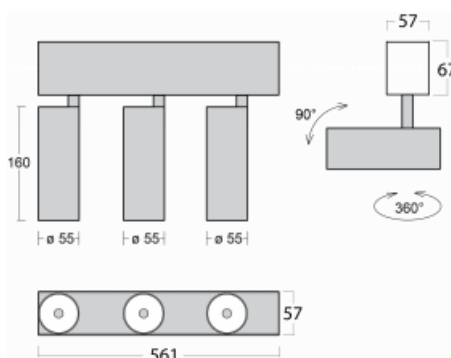

Luminaire

Lina60-S

04S-200F-30GDE/930, S

EPD®

You will appreciate the L-Click system on the Lina60-S luminaire with a direct light distribution, which effectively saves you both time and money. How? The module simply clicks into the profile, so a lot of work is saved during assembly. This solution also prevents the direct touch of the LED technology and lengthens its operating life. The Lina60-S lighting system can be assembled creating endless lines and a big variety of shapes. In addition to great power output, the luminaire also has a great price. It will find its use in commercial, social and public spaces.

Technical drawing

Type of installation	Recessed, Surface, Wall mounted, Suspended
Light distribution	Direct
Luminaire shape	Linear
Colour of the luminaires	Silver
Material	Aluminium
Lifetime	L80/B20 50 000 hours
Warranty	5 years
Description of luminaires	Luminaire recessed/surface/wall mounted/suspended
Dimensions (l × w × h mm)	561 mm × 57 mm × 67 mm
Light source	LED MODUL
DIR optical system	Reflector
Luminous flux*	1200 lm
Colour Temperature	3000 K warm white
Luminous efficacy	88 lm/W
MacAdam Light source	3
Colour rendering index	90
Beam angle	45°
UGR max. X=4H Y=8H, $\rho=70,50,20$	21.5