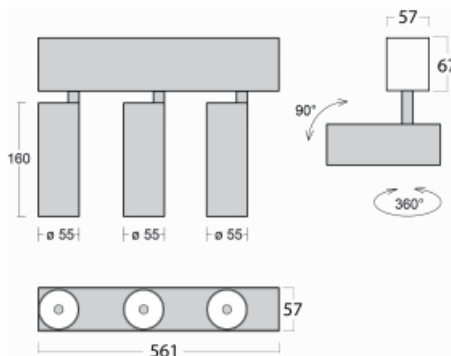

Luminaire

Lina60-S

04S-200F-30GDE/930, S

EPD[®]

You will appreciate the L-Click system on the Lina60-S luminaire with a direct light distribution, which effectively saves you both time and money. How? The module simply clicks into the profile, so a lot of work is saved during assembly. This solution also prevents the direct touch of the LED technology and lengthens its operating life. The Lina60-S lighting system can be assembled creating endless lines and a big variety of shapes. In addition to great power output, the luminaire also has a great price. It will find its use in commercial, social and public spaces.

Technical drawing

Type of installation	Recessed, Surface, Wall mounted, Suspended
Light distribution	Direct
Luminaire shape	Linear
Colour of the luminaires	Silver
Material	Aluminium
Lifetime	L80/B20 50 000 hours
Warranty	5 years
Description of luminaires	Luminaire recessed/surface/wall mounted/suspended
Dimensions	561 mm × 57 mm × 67 mm
Light source	LED MODUL