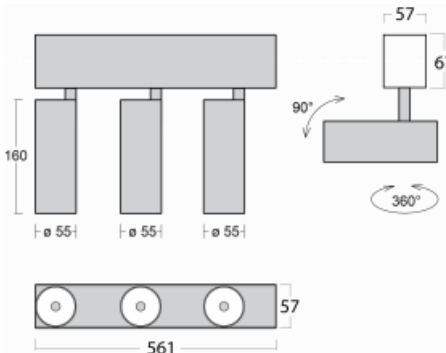

# Lina60-S

04S-200F-30GDD/940, W

EPD®

You will appreciate the L-Click system on the Lina60-S luminaire with a direct light distribution, which effectively saves you both time and money. How? The module simply clicks into the profile, so a lot of work is saved during assembly. This solution also prevents the direct touch of the LED technology and lengthens its operating life. The Lina60-S lighting system can be assembled creating endless lines and a big variety of shapes. In addition to great power output, the luminaire also has a great price. It will find its use in commercial, social and public spaces.

## Technical drawing

Type of installation	Recessed, Surface, Wall mounted, Suspended
Light distribution	Direct
Luminaire shape	Linear
Colour of the luminaires	White
Material	Aluminium
Lifetime	L80/B20 50 000 hours
Warranty	5 years
Description of luminaires	Luminaire recessed/surface/wall mounted/suspended
Dimensions	561 mm × 57 mm × 67 mm
Light source	LED MODUL
Type of optical system	Reflector
Luminous flux*	1250 lm
Colour Temperature	4000 K cool white
Luminous efficacy	92 lm/W
MacAdam Light source	3
Colour rendering index	90
Beam angle	45°
UGR max. X=4H Y=8H, $\rho=70,50,20$	21.7