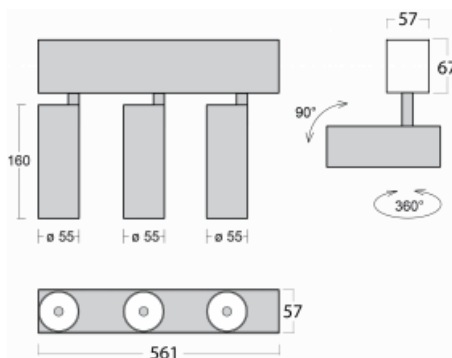

Luminaire

Lina60-S

04S-200F-30GDD/940, S

EPD®

You will appreciate the L-Click system on the Lina60-S luminaire with a direct light distribution, which effectively saves you both time and money. How? The module simply clicks into the profile, so a lot of work is saved during assembly. This solution also prevents the direct touch of the LED technology and lengthens its operating life. The Lina60-S lighting system can be assembled creating endless lines and a big variety of shapes. In addition to great power output, the luminaire also has a great price. It will find its use in commercial, social and public spaces.

Technical drawing

Type of installation	Recessed, Surface, Wall mounted, Suspended
Light distribution	Direct
Luminaire shape	Linear
Colour of the luminaires	Silver
Material	Aluminium
Lifetime	L80/B20 50 000 hours
Warranty	5 years
Description of luminaires	Luminaire recessed/surface/wall mounted/suspended
Dimensions (l × w × h mm)	561 mm × 57 mm × 67 mm
Light source	LED MODUL
DIR optical system	Reflector
Luminous flux*	1250 lm
Colour Temperature	4000 K cool white
Luminous efficacy	92 lm/W
MacAdam Light source	3
Colour rendering index	90
Beam angle	45°
UGR max. X=4H Y=8H, ρ=70,50,20	21.7

Curve

Luminaire power input* 40.8 W

Connection of the luminaires DALI

Electrical voltage 220-240V

Frequency 50/60Hz

⊕ CE IP 20

*±10 %

Downloads