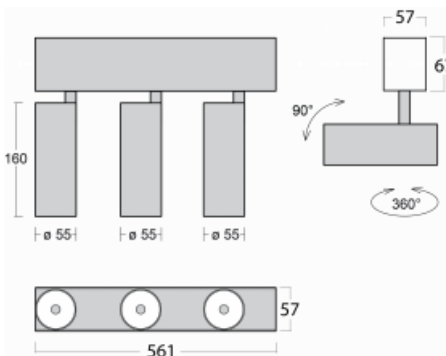

Luminaire

Lina60-S

04S-200F-30GDD/930, S

EPD®

You will appreciate the L-Click system on the Lina60-S luminaire with a direct light distribution, which effectively saves you both time and money. How? The module simply clicks into the profile, so a lot of work is saved during assembly. This solution also prevents the direct touch of the LED technology and lengthens its operating life. The Lina60-S lighting system can be assembled creating endless lines and a big variety of shapes. In addition to great power output, the luminaire also has a great price. It will find its use in commercial, social and public spaces.

Technical drawing

Type of installation	Recessed, Surface, Wall mounted, Suspended
Light distribution	Direct
Luminaire shape	Linear
Colour of the luminaires	Silver
Material	Aluminium
Lifetime	L80/B20 50 000 hours
Warranty	5 years
Description of luminaires	Luminaire recessed/surface/wall mounted/suspended
Dimensions (l × w × h mm)	561 mm × 57 mm × 67 mm
Light source	LED MODUL
DIR optical system	Reflector
Luminous flux*	1200 lm
Colour Temperature	3000 K warm white
Luminous efficacy	88 lm/W
MacAdam Light source	3
Colour rendering index	90
Beam angle	45°
UGR max. X=4H Y=8H, ρ=70,50,20	21.5