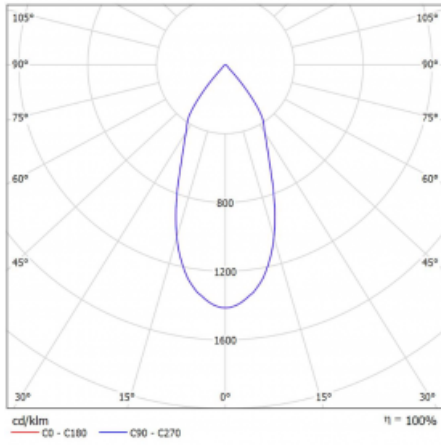

Luminaire

Lina60-S

04S-200F-30GDD/930, S

EPD®

You will appreciate the L-Click system on the Lina60-S luminaire with a direct light distribution, which effectively saves you both time and money. How? The module simply clicks into the profile, so a lot of work is saved during assembly. This solution also prevents the direct touch of the LED technology and lengthens its operating life. The Lina60-S lighting system can be assembled creating endless lines and a big variety of shapes. In addition to great power output, the luminaire also has a great price. It will find its use in commercial, social and public spaces.

Technical drawing

Type of installation	Recessed, Surface, Wall mounted, Suspended
Light distribution	Direct
Luminaire shape	Linear
Colour of the luminaires	Silver
Material	Aluminium
Lifetime	L80/B20 50 000 hours
Warranty	5 years
Description of luminaires	Luminaire recessed/surface/wall mounted/suspended
Dimensions (l × w × h mm)	561 mm × 57 mm × 67 mm
Light source	LED MODUL
DIR optical system	Reflector
Luminous flux*	1200 lm
Colour Temperature	3000 K warm white
Luminous efficacy	88 lm/W
MacAdam Light source	3
Colour rendering index	90
Beam angle	45°
UGR max. X=4H Y=8H, ρ=70,50,20	21.5

Curve

Luminaire power input* 40.8 W

Connection of the luminaires DALI

Electrical voltage 220-240V

Frequency 50/60Hz

⊕ CE IP 20

*±10 %

Downloads